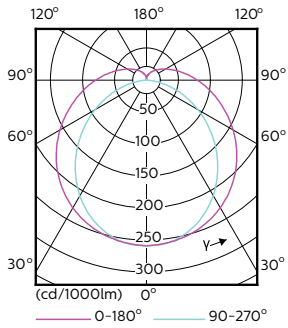

MASTER LEDtube InstantFit HF T5

Photometric data

LEDtube 1200mm 26W G5