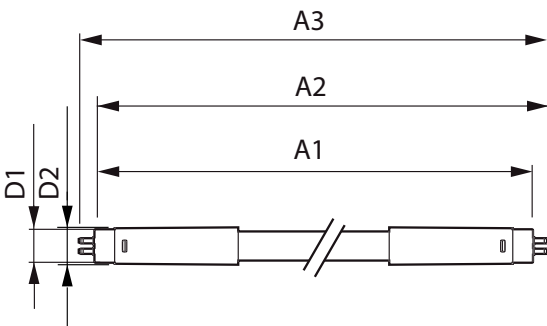

Product data

General Information	
Cap base	G5 [G5]
EU RoHS compliant	Yes
Nominal lifetime (nom.)	50000 h
Switching cycle	50,000X
Light Technical	
Colour Code	865 [CCT of 6,500 K]
Technical Beam Angle (Nom)	160 °
Lamp Luminous Flux 25°C EL (Nom)	5600 lm
Colour Designation	Cool Daylight
Colour Temperature, horizontal (Nom)	6500 K
Lamp Luminous Efficacy EM (Nom)	155.00 lm/W
Colour consistency	<6
Colour Rendering Index,horiz (Nom)	83
LLMF at end of nominal lifetime (nom.)	70 %
Operating and Electrical	
Input frequency	40000-75000 Hz

MASTER LEDtube InstantFit HF T5

Mechanical and Housing

Lamp Finish	Frosted
Bulb material	Plastic
Product length	1500 mm

Approval and Application

Energy efficiency label (EEL)	A++
Energy-saving product	Yes
Approval marks	RoHS compliance CE marking KEMA Keur certificate
Energy consumption kWh/1,000 hours	42 kWh

Dimensional drawing

TLED 230V 37-80W 5600lm 160D 6500K G5 ND

Product	D1	D2	A1	A2	A3
Master LEDtube HF 1500mm UO 36W 865 T5	15.2 mm	21 mm	1447.8 mm	1454.9 mm	1462 mm

Photometric data

LEDtube 1500mm 36W G5 865 5600lm