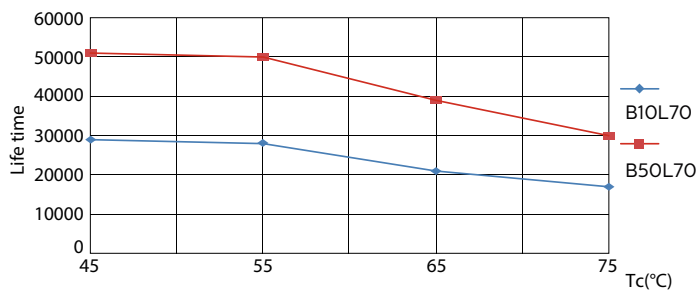

Product data

General Information	
Cap base	G5 [G5]
EU RoHS compliant	Yes
Nominal lifetime (nom.)	50000 h
Switching cycle	50,000X
Light Technical	
Colour Code	865 [CCT of 6,500 K]
Technical Beam Angle (Nom)	160 °
Lamp Luminous Flux 25°C EL (Nom)	5600 lm
Colour Designation	Cool Daylight
Colour Temperature, horizontal (Nom)	6500 K
Lamp Luminous Efficacy EM (Nom)	155.00 lm/W
Colour consistency	<6
Colour Rendering Index,horiz (Nom)	83
LLMF at end of nominal lifetime (nom.)	70 %
Operating and Electrical	
Input frequency	40000-75000 Hz

LEDtube 1500mm 36W G5 865 5600lm

MASTER LEDtube InstantFit HF T5

Photometric data

LEDtube 1200mm 26W G5

Lifetime

LEDtube 1500mm 36W G5 5600lm

LEDtube 1500mm 36W G5 5600lm

LEDtube 1500mm 36W G5 5600lm