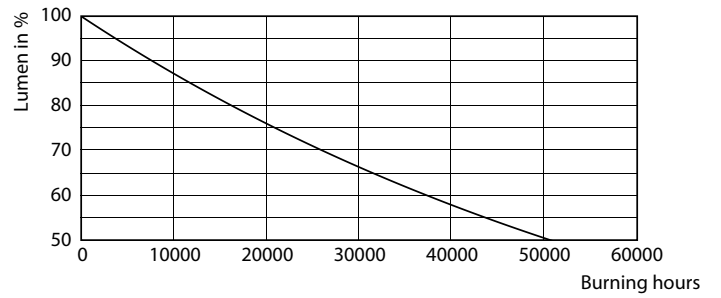

Product data

General Information	
Cap base	E27 [E27]
EU RoHS compliant	Yes
Nominal lifetime (nom.)	25000 h
Switching cycle	50,000X
Technical type	20-35W
Light Technical	
Colour Code	840 [CCT of 4,000 K]
Technical Beam Angle (Nom)	15 °
Lamp Luminous Flux 25°C EL (Nom)	1850 lm
Colour Designation	Cool White (CW)
Colour Temperature, horizontal (Nom)	4000 K
Lamp Luminous Efficacy EM (Nom)	92.00 lm/W
Colour consistency	<6
Colour Rendering Index,horiz (Nom)	82
LLMF at end of nominal lifetime (nom.)	70 %
Operating and Electrical	
Input frequency	50 to 60 Hz

Power (Rated) (Nom)	20 W
Lamp current (nom.)	95 mA
Wattage equivalent	35 W
Starting time (nom.)	0.5 s
Warm-up time to 60% light (nom.)	0.5 s
Power factor (nom.)	0.9
Voltage (Nom)	220-240 V
Temperature	
T-Case maximum (nom.)	67 °C
Controls and Dimming	
Dimmable	No
Approval and Application	
Energy efficiency label (EEL)	A+
Suitable for accent lighting	Yes
Energy consumption kWh/1,000 hours	20 kWh

Photometric data

LEDspot PAR30L E27 20W 4000K 15D

LEDspot PAR30L E27 20W 4000K 15D

LEDspot PAR30L E27 20W 4000K 15D

MASTER LEDspot PAR High Lumen

Lifetime

LEDspot MAS 37W E27 PAR30L 830 15D ND

LEDspot MAS 37W E27 PAR30L 830 15D ND