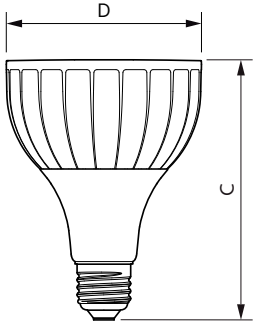

MASTER LEDspot PAR High Lumen

Product Data	
Full product code	871869673129100
Order product name	Master LED PAR30L 20W 15D 840
EAN/UPC – product	8718696731291
Order code	929001353908
Numerator – quantity per pack	1

Numerator – packs per outer box	6
SAP material	929001353908
SAP net weight (piece)	0.410 kg

Dimensional drawing

PAR30L 220-240V 20-35W 1850lm 4KK E27 ND

Product	D	C
Master LED PAR30L 20W 15D 840	95.5 mm	129 mm