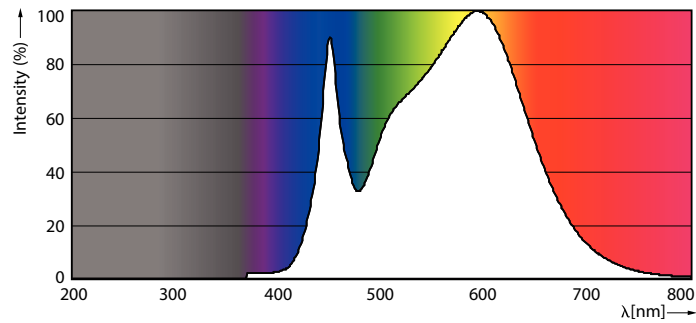

LEDspot PAR30L E27 20W 4000K 15D