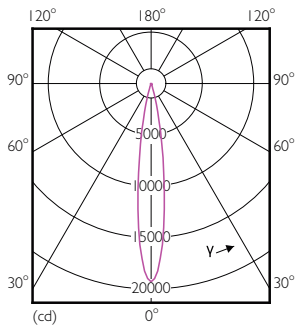

Photometric data

LEDspot PAR30L E27 20W 4000K 15D

LEDspot PAR30L E27 20W 4000K 15D