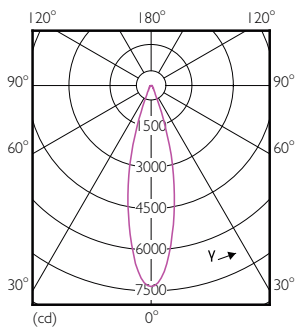

Photometric data

LEDspot PAR30L E27 20W 4000K 30D