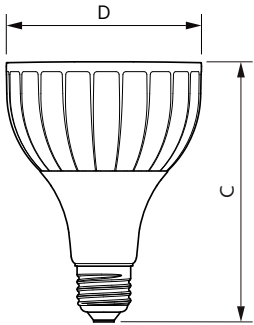

Product data

General Information	
Cap base	E27 [E27]
EU RoHS compliant	Yes
Nominal lifetime (nom.)	25000 h
Switching cycle	50,000X
Technical type	20-35W
Light Technical	
Colour Code	840 [CCT of 4,000 K]
Technical Beam Angle (Nom)	30 °
Lamp Luminous Flux 25°C EL (Nom)	1850 lm
Colour Designation	Cool White (CW)
Colour Temperature, horizontal (Nom)	4000 K
Lamp Luminous Efficacy EM (Nom)	92.00 lm/W
Colour consistency	<6
Colour Rendering Index, horiz (Nom)	82
LLMF at end of nominal lifetime (nom.)	70 %
Operating and Electrical	
Input frequency	50 to 60 Hz

Power (Rated) (Nom)	20 W
Lamp current (nom.)	95 mA
Wattage equivalent	35 W
Starting time (nom.)	0.5 s
Warm-up time to 60% light (nom.)	0.5 s
Power factor (nom.)	0.9
Voltage (Nom)	220-240 V
Temperature	
T-Case maximum (nom.)	67 °C
Controls and Dimming	
Dimmable	No
Approval and Application	
Energy efficiency label (EEL)	A+
Suitable for accent lighting	Yes
Energy consumption kWh/1,000 hours	20 kWh

Numerator – packs per outer box	6
SAP material	929001354108
SAP net weight (piece)	0.410 kg

Dimensional drawing

PAR30L 220-240V 20-35W 1850lm 4KK E27 ND

Product	D	C
Master LED PAR30L 20W 30D 840	95.5 mm	129 mm