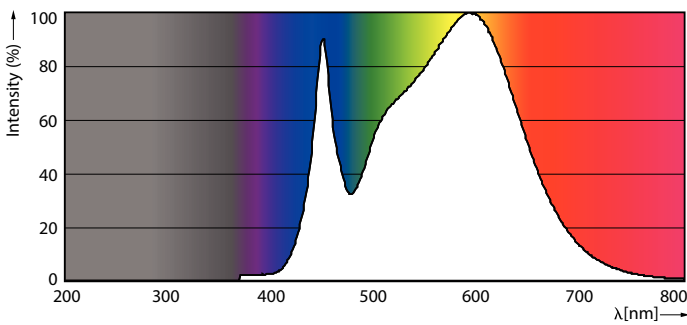

LEDspot PAR30L E27 4000K 30D