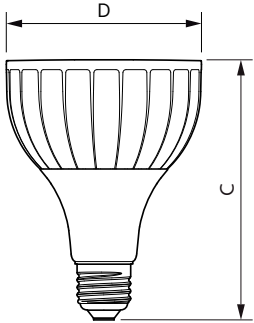

Product data

General Information	
Cap base	E27 [E27]
EU RoHS compliant	Yes
Nominal lifetime (nom.)	25000 h
Switching cycle	50,000X
Technical type	32-50W
Light Technical	
Colour Code	830 [CCT of 3,000 K]
Technical Beam Angle (Nom)	15 °
Lamp Luminous Flux 25°C EL (Nom)	3000 lm
Colour Designation	White (WH)
Colour Temperature, horizontal (Nom)	3000 K
Lamp Luminous Efficacy EM (Nom)	93.00 lm/W
Colour consistency	<6
Colour Rendering Index, horiz (Nom)	82
LLMF at end of nominal lifetime (nom.)	70 %
Operating and Electrical	
Input frequency	50 to 60 Hz

Power (Rated) (Nom)	32 W
Lamp current (nom.)	160 mA
Wattage equivalent	50 W
Starting time (nom.)	0.5 s
Warm-up time to 60% light (nom.)	0.5 s
Power factor (nom.)	0.9
Voltage (Nom)	220-240 V
Temperature	
T-Case maximum (nom.)	79 °C
Controls and Dimming	
Dimmable	No
Approval and Application	
Energy efficiency label (EEL)	A+
Suitable for accent lighting	Yes
Energy consumption kWh/1,000 hours	32 kWh

Numerator – packs per outer box	6
SAP material	929001354308
SAP net weight (piece)	0.410 kg

Dimensional drawing

PAR30L 220-240V 32-70W 15D 3000K E27 ND

Product	D	C
Master LED PAR30L 32W 15D 830	95.5 mm	129 mm