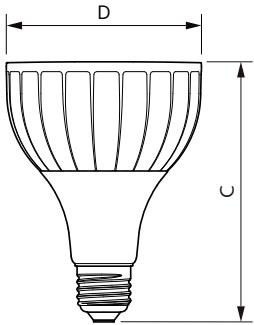

MASTER LEDspot PAR High Lumen

Product Data	
Full product code	871869673140600
Order product name	Master LED PAR30L 32W 15D 840
EAN/UPC – product	8718696731406
Order code	929001354408
Numerator – quantity per pack	1

Numerator – packs per outer box	6
SAP material	929001354408
SAP net weight (piece)	0.410 kg

Dimensional drawing

PAR30L 220-240V 32-70W 15D 4000K E27 ND

Product	D	C
Master LED PAR30L 32W 15D 840	95.5 mm	129 mm