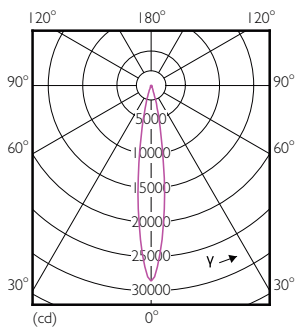

Photometric data

LEDspot PAR30L E27 32W 4000K 15D