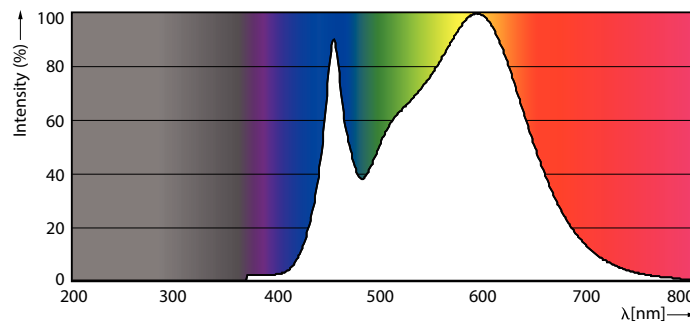

LEDspot PAR30L E27 32W 4000K 15D