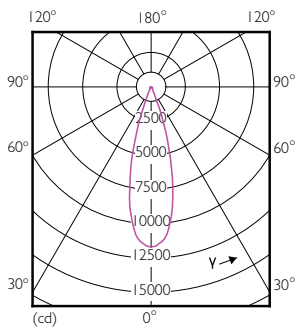

Photometric data

LEDspot PAR30L E27 3000K 30D