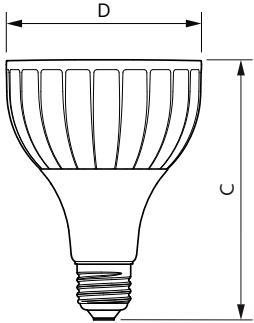

Product data

General Information	
Cap base	E27 [E27]
EU RoHS compliant	Yes
Nominal lifetime (nom.)	25000 h
Switching cycle	50,000X
Technical type	32-50W
Light Technical	
Colour Code	830 [CCT of 3,000 K]
Technical Beam Angle (Nom)	30 °
Lamp Luminous Flux 25°C EL (Nom)	3000 lm
Colour Designation	White (WH)
Colour Temperature, horizontal (Nom)	3000 K
Lamp Luminous Efficacy EM (Nom)	93.00 lm/W
Colour consistency	<6
Colour Rendering Index,horiz (Nom)	82
LLMF at end of nominal lifetime (nom.)	70 %
Operating and Electrical	
Input frequency	50 to 60 Hz

Power (Rated) (Nom)	32 W
Lamp current (nom.)	160 mA
Wattage equivalent	50 W
Starting time (nom.)	0.5 s
Warm-up time to 60% light (nom.)	0.5 s
Power factor (nom.)	0.9
Voltage (Nom)	220-240 V
Temperature	
T-Case maximum (nom.)	79 °C
Controls and Dimming	
Dimmable	No
Approval and Application	
Energy efficiency label (EEL)	A+
Suitable for accent lighting	Yes
Energy consumption kWh/1,000 hours	32 kWh

Numerator – packs per outer box	6
SAP material	929001354708
SAP net weight (piece)	0.410 kg

Dimensional drawing

PAR30L 220-240V 32-70W 30D 3000K E27 ND

Product	D	C
Master LED PAR30L 32W 30D 830	95.5 mm	129 mm