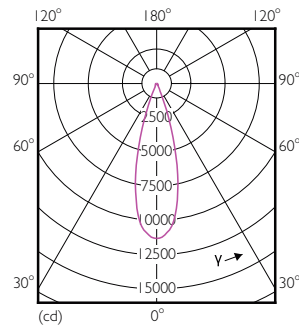

LEDspot PAR30L E27 32W 4000K 30D