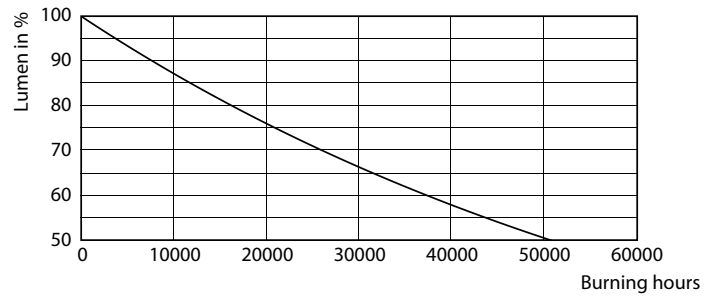

LEDspot MAS 37W E27 PAR30L 830 15D ND