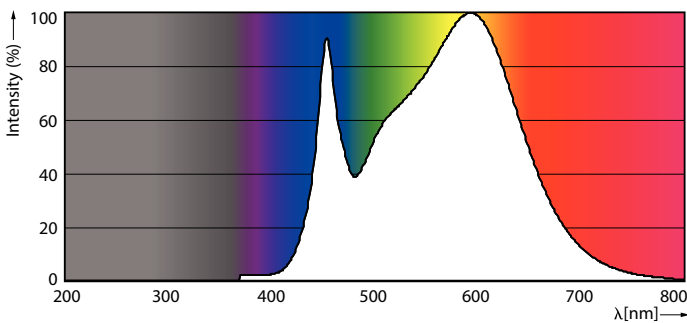

LEDspot PAR30L E27 32W 4000K 30D

LEDspot PAR30L E27 32W 4000K 30D