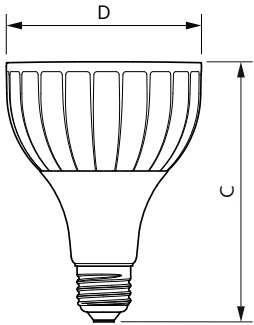

MASTER LEDspot PAR High Lumen

Product Data

Full product code	871869673146800
Order product name	Master LED PAR30L 32W 30D 840
EAN/UPC – product	8718696731468
Order code	929001354808
Numerator – quantity per pack	1

Numerator – packs per outer box	6
SAP material	929001354808
SAP net weight (piece)	0.410 kg

Dimensional drawing

PAR30L 220-240V 32-70W 30D 4000K E27 ND

Product	D	C
Master LED PAR30L 32W 30D 840	95.5 mm	129 mm

Photometric data