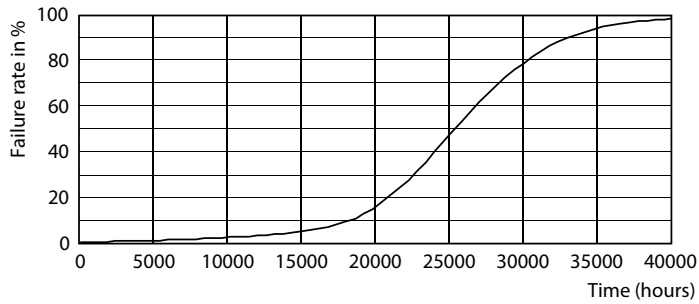

Product data

General Information	
Cap base	E27 [E27]
EU RoHS compliant	Yes
Nominal lifetime (nom.)	25000 h
Switching cycle	50,000X
Technical type	32-50W
Light Technical	
Colour Code	840 [CCT of 4,000 K]
Technical Beam Angle (Nom)	30 °
Lamp Luminous Flux 25°C EL (Nom)	3000 lm
Colour Designation	Cool White (CW)
Colour Temperature, horizontal (Nom)	4000 K
Lamp Luminous Efficacy EM (Nom)	93.00 lm/W
Colour consistency	<6
Colour Rendering Index,horiz (Nom)	82
LLMF at end of nominal lifetime (nom.)	70 %
Operating and Electrical	
Input frequency	50 to 60 Hz

Photometric data

Access Lighting - Spot
1 - PAR30L 32W 30D 840
Page 10

LEDspot PAR30L E27 32W 4000K 30D

LEDspot PAR30L E27 32W 4000K 30D

LEDspot PAR30L E27 32W 4000K 30D

MASTER LEDspot PAR High Lumen

Lifetime