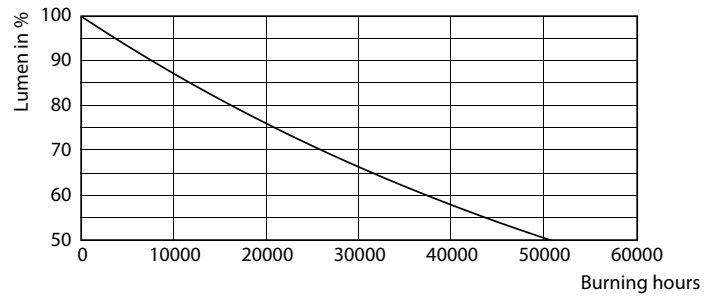

Product data

General Information	
Cap base	E27 [E27]
EU RoHS compliant	Yes
Nominal lifetime (nom.)	25000 h
Switching cycle	50,000X
Technical type	40-70W
Light Technical	
Colour Code	827 [CCT of 2,700 K]
Technical Beam Angle (Nom)	30 °
Lamp Luminous Flux 25°C EL (Nom)	4300 lm
Luminous intensity (nom.)	13000 cd
Colour Designation	Warm white (WW)
Colour Temperature, horizontal (Nom)	2700 K
Lamp Luminous Efficacy EM (Nom)	107.00 lm/W
Colour consistency	<6
Colour Rendering Index,horiz (Nom)	82
LLMF at end of nominal lifetime (nom.)	70 %

Photometric data

LEDspot MAS 41W E27 PAR30L 827 30D ND

LEDspot MAS 41W E27 PAR30L 827 30D ND

LEDspot MAS 41W E27 PAR30L 827 30D ND

MASTER LEDspot PAR High Lumen

Lifetime

LEDspot MAS 37W E27 PAR30L 830 15D ND