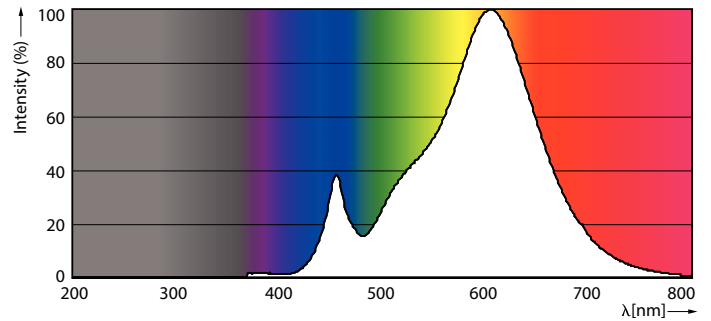

LEDspot MAS 41W E27 PAR30L 827 30D ND

LEDspot MAS 41W E27 PAR30L 827 30D ND