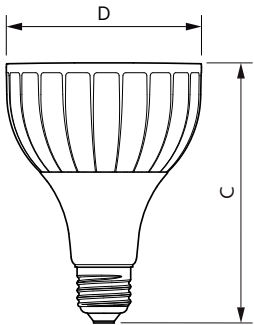

MASTER LEDspot PAR High Lumen

Energy consumption kWh/1,000 hours	40 kWh
Product Data	
Full product code	871869675939400
Order product name	Master LED PAR30L 40W 30D 827
EAN/UPC – product	8718696759394
Order code	929001374708

Numerator – quantity per pack	1
Numerator – packs per outer box	6
SAP material	929001374708
SAP net weight (piece)	0.410 kg

Dimensional drawing

PAR30L 40-35W 4500lm 30D 2700K E27 ND

Product	D	C
Master LED PAR30L 40W 30D 827	95.5 mm	129 mm