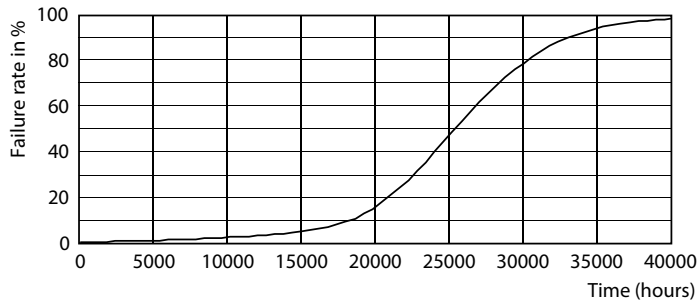

Product data

General Information	
Cap base	E27 [E27]
EU RoHS compliant	Yes
Nominal lifetime (nom.)	25000 h
Switching cycle	50,000X
Technical type	40-70W
Light Technical	
Colour Code	827 [CCT of 2,700 K]
Technical Beam Angle (Nom)	30 °
Lamp Luminous Flux 25°C EL (Nom)	4300 lm
Luminous intensity (nom.)	13000 cd
Colour Designation	Warm white (WW)
Colour Temperature, horizontal (Nom)	2700 K
Lamp Luminous Efficacy EM (Nom)	107.00 lm/W
Colour consistency	<6
Colour Rendering Index,horiz (Nom)	82
LLMF at end of nominal lifetime (nom.)	70 %

Photometric data

LEDspot MAS 41W E27 PAR30L 827 30D ND

LEDspot MAS 41W E27 PAR30L 827 30D ND

LEDspot MAS 41W E27 PAR30L 827 30D ND

MASTER LEDspot PAR High Lumen

Lifetime

LEDspot MAS 37W E27 PAR30L 830 15D ND