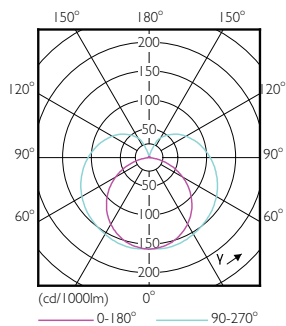

ESSENTIAL LEDtube 8W G5 840 APR