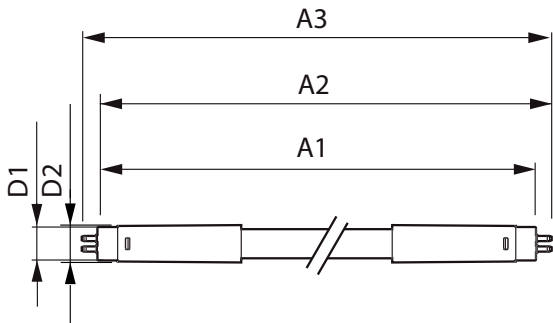

Product data

General Information		Warm-up time to 60% light (nom.)		0.5 s
Cap base	G5 [G5]	Power factor (nom.)	0.92	
EU RoHS compliant	Yes	Voltage (Nom)	100–240 V	
Nominal lifetime (nom.)	30000 h	Temperature		
Switching cycle	50,000X	T-ambient (max.)	45 °C	
Light Technical		T-ambient (min.)	-20 °C	
Colour Code	865 [CCT of 6,500 K]	T storage (max.)	65 °C	
Technical Beam Angle (Nom)	200 °	T storage (min.)	-40 °C	
Lamp Luminous Flux 25°C EL (Nom)	1050 lm	T-Case maximum (nom.)	70 °C	
Colour Designation	Cool Daylight	Controls and Dimming		
Colour Temperature, horizontal (Nom)	6500 K	Dimmable	No	
Lamp Luminous Efficacy EM (Nom)	131.00 lm/W	Mechanical and Housing		
Colour consistency	<6	Product length	600 mm	
Colour Rendering Index, horiz (Nom)	80	Approval and Application		
LLMF at end of nominal lifetime (nom.)	70 %	Energy efficiency label (EEL)	A++	
Operating and Electrical		Energy-saving product	Yes	
Input frequency	50 to 60 Hz	Approval marks	CE marking RoHS compliance KEMA Keur certificate	
Power (Rated) (Nom)	8 W			
Lamp current (max.)	89 mA			
Lamp current (min.)	39 mA			
Starting time (nom.)	0.5 s			

Essential LEDtube

Energy consumption kWh/1,000 hours	8 kWh
Product Data	
Full product code	871869673200700
Order product name	CorePro LEDtube 600mm 8W865 G5 I APR
EAN/UPC – product	8718696732007
Order code	929001380808

Numerator – quantity per pack	1
SAP numerator – packs per outer box	20
Material no. (12 NC)	929001380808
Net Weight (Piece)	0.080 kg

Dimensional drawing

TLED 600mm 100-240V 8-14W 1050lm 6500K

Product	D1	D2	A1	A2	A3
CorePro LEDtube 600mm 8W865 G5 I APR	15.8 mm	19 mm	549 mm	556.1 mm	563.2 mm