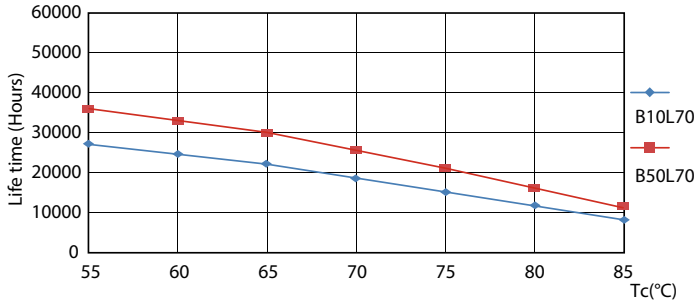

Product data

General Information		Warm-up time to 60% light (nom.)		0.5 s
Cap base	G5 [G5]	Power factor (nom.)	0.92	
EU RoHS compliant	Yes	Voltage (Nom)	100–240 V	
Nominal lifetime (nom.)	30000 h	Temperature		
Switching cycle	50,000X	T-ambient (max.)	45 °C	
Light Technical		T-ambient (min.)	-20 °C	
Colour Code	865 [CCT of 6,500 K]	T storage (max.)	65 °C	
Technical Beam Angle (Nom)	200 °	T storage (min.)	-40 °C	
Lamp Luminous Flux 25°C EL (Nom)	1050 lm	T-Case maximum (nom.)	70 °C	
Colour Designation	Cool Daylight	Controls and Dimming		
Colour Temperature, horizontal (Nom)	6500 K	Dimmable	No	
Lamp Luminous Efficacy EM (Nom)	131.00 lm/W	Mechanical and Housing		
Colour consistency	<6	Product length	600 mm	
Colour Rendering Index, horiz (Nom)	80	Approval and Application		
LLMF at end of nominal lifetime (nom.)	70 %	Energy efficiency label (EEL)	A++	
Operating and Electrical		Energy-saving product	Yes	
Input frequency	50 to 60 Hz	Approval marks	CE marking RoHS compliance KEMA Keur certificate	
Power (Rated) (Nom)	8 W			
Lamp current (max.)	89 mA			
Lamp current (min.)	39 mA			
Starting time (nom.)	0.5 s			

Photometric data

ESSENTIAL LEDtube 8W G5 865 APR

ESSENTIAL LEDtube 8W G5 865 APR

ESSENTIAL LEDtube 8W G5 840 APR

Essential LEDtube

Lifetime

ESSENTIAL LEDtube 8-16W G5 830-865 APR

ESSENTIAL LEDtube 8-16W G5 830-865 APR