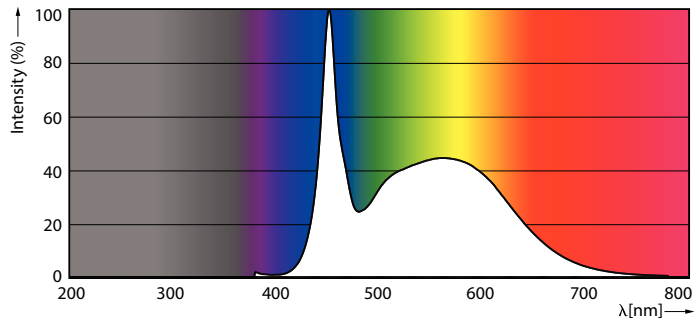

ESSENTIAL LEDtube 8W G5 865 APR