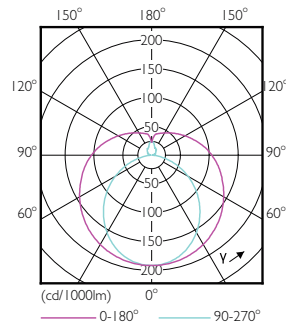

ESSENTIAL LEDtube HO 18W G13 865 T8 AP

General Uniform Lighting

ESSENTIAL LEDtube HO 18W G13 865 T8 AP