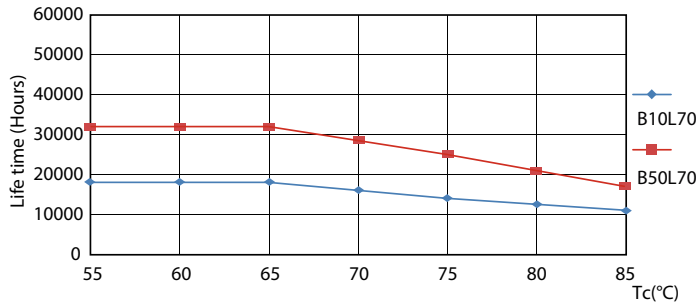

Product data

General Information		Voltage (Nom)	
Cap base	G13 [Medium Bi-Pin Fluorescent]	220–240 V	
EU RoHS compliant	Yes	Temperature	
Nominal lifetime (nom.)	30000 h	T-ambient (max.)	45 °C
Switching cycle	200,000X	T-ambient (min.)	-20 °C
Light Technical		T storage (max.)	65 °C
Colour Code	865 [CCT of 6,500 K]	T storage (min.)	-40 °C
Technical Beam Angle (Nom)	240 °	T-Case maximum (nom.)	65 °C
Lamp Luminous Flux 25°C EL (Nom)	2100 lm	Controls and Dimming	
Colour Designation	Cool Daylight	Dimmable	No
Colour Temperature, horizontal (Nom)	6500 K	Mechanical and Housing	
Lamp Luminous Efficacy EM (Nom)	116.00 lm/W	Product length	1200 mm
Colour consistency	<6	Approval and Application	
Colour Rendering Index, horiz (Nom)	80	Energy efficiency label (EEL)	A+
LLMF at end of nominal lifetime (nom.)	70 %	Energy-saving product	Yes
Operating and Electrical		Approval marks	CE marking RoHS compliance KEMA Keur certificate
Input frequency	50 to 60 Hz	Energy consumption kWh/1,000 hours	18 kWh
Power (Rated) (Nom)	18 W		
Starting time (nom.)	0.5 s		
Warm-up time to 60% light (nom.)	0.5 s		
Power factor (nom.)	0.9		

Photometric data

LEDtubes, TLED T12 120-277V 20W 6500K G13

ESSENTIAL LEDtube HO 18W G13 865 T8 AP

General Uniform Lighting

ESSENTIAL LEDtube HO 18W G13 865 T8 AP

Essential LEDtube

Lifetime

ESSENTIAL LEDtube HO 18W G13 865 T8 AP