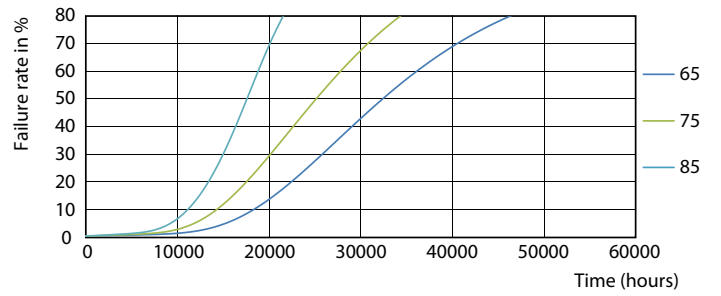

Product data

General Information		Voltage (Nom)	
Cap base	G13 [Medium Bi-Pin Fluorescent]	220–240 V	
EU RoHS compliant	Yes	Temperature	
Nominal lifetime (nom.)	30000 h	T-ambient (max.)	45 °C
Switching cycle	200,000X	T-ambient (min.)	-20 °C
Light Technical		T storage (max.)	65 °C
Colour Code	865 [CCT of 6,500 K]	T storage (min.)	-40 °C
Technical Beam Angle (Nom)	240 °	T-Case maximum (nom.)	65 °C
Lamp Luminous Flux 25°C EL (Nom)	2100 lm	Controls and Dimming	
Colour Designation	Cool Daylight	Dimmable	No
Colour Temperature, horizontal (Nom)	6500 K	Mechanical and Housing	
Lamp Luminous Efficacy EM (Nom)	116.00 lm/W	Product length	1200 mm
Colour consistency	<6	Approval and Application	
Colour Rendering Index, horiz (Nom)	80	Energy efficiency label (EEL)	A+
LLMF at end of nominal lifetime (nom.)	70 %	Energy-saving product	Yes
Operating and Electrical		Approval marks	CE marking RoHS compliance KEMA Keur certificate
Input frequency	50 to 60 Hz	Energy consumption kWh/1,000 hours	18 kWh
Power (Rated) (Nom)	18 W		
Starting time (nom.)	0.5 s		
Warm-up time to 60% light (nom.)	0.5 s		
Power factor (nom.)	0.9		

Photometric data

LEDtubes, TLED T12 120-277V 20W 6500K G13

ESSENTIAL LEDtube HO 18W G13 865 T8 AP

General Uniform Lighting

ESSENTIAL LEDtube HO 18W G13 865 T8 AP

Essential LEDtube

Lifetime

ESSENTIAL LEDtube HO 18W G13 865 T8 AP