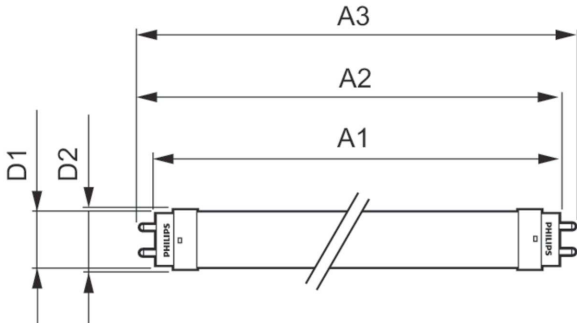

Product data

General Information		Voltage (Nom)	
Cap base	G13 [Medium Bi-Pin Fluorescent]	220–240 V	
EU RoHS compliant	Yes	Temperature	
Nominal lifetime (nom.)	30000 h	T-ambient (max.)	45 °C
Switching cycle	200,000X	T-ambient (min.)	-20 °C
Light Technical		T storage (max.)	65 °C
Colour Code	865 [CCT of 6,500 K]	T storage (min.)	-40 °C
Technical Beam Angle (Nom)	240 °	T-Case maximum (nom.)	65 °C
Lamp Luminous Flux 25°C EL (Nom)	2100 lm	Controls and Dimming	
Colour Designation	Cool Daylight	Dimmable	No
Colour Temperature, horizontal (Nom)	6500 K	Mechanical and Housing	
Lamp Luminous Efficacy EM (Nom)	116.00 lm/W	Product length	1200 mm
Colour consistency	<6	Approval and Application	
Colour Rendering Index, horiz (Nom)	80	Energy efficiency label (EEL)	A+
LLMF at end of nominal lifetime (nom.)	70 %	Energy-saving product	Yes
Operating and Electrical		Approval marks	CE marking RoHS compliance KEMA Keur certificate
Input frequency	50 to 60 Hz	Energy consumption kWh/1,000 hours	18 kWh
Power (Rated) (Nom)	18 W		
Starting time (nom.)	0.5 s		
Warm-up time to 60% light (nom.)	0.5 s		
Power factor (nom.)	0.9		

Essential LEDtube

Product Data

Full product code	871869673404900
Order product name	CorePro LEDtube HO 1200mm 18W865T8 AP
EAN/UPC – product	8718696734049
Order code	929001383508
Numerator – quantity per pack	1

Numerator – packs per outer box	10
SAP material	929001383508
SAP net weight (piece)	0.180 kg

Dimensional drawing

ESSENTIAL LEDtube 18W 865 T8 AP I G

Product	D1	D2	A1	A2	A3
CorePro LEDtube HO 1200mm 18W865T8 AP	25.7 mm	28 mm	1198 mm	1205 mm	1212 mm