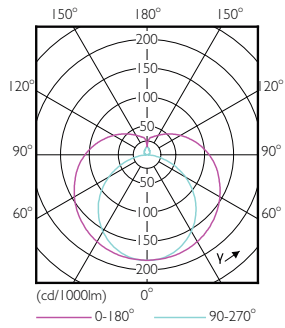

Product data

General Information

Cap base	G5 [G5]
EU RoHS compliant	Yes
Nominal lifetime (nom.)	50000 h
Switching cycle	50,000X

Light Technical

Colour Code	840 [CCT of 4,000 K]
Technical Beam Angle (Nom)	200 °
Lamp Luminous Flux 25°C EL (Nom)	2500 lm
Colour Designation	Cool White (CW)
Colour Temperature, horizontal (Nom)	4000 K
Lamp Luminous Efficacy EM (Nom)	151.00 lm/W
Colour consistency	<6
Colour Rendering Index,horiz (Nom)	83
LLMF at end of nominal lifetime (nom.)	70 %

Mechanical and Housing

Bulb material	Glass
Product length	1200 mm

Approval and Application

Energy efficiency label (EEL)	A++
Energy-saving product	Yes
Approval marks	CE marking RoHS compliance KEMA Keur certificate
Energy consumption kWh/1,000 hours	20 kWh

Dimensional drawing

TLED 1200mm 230V14W-28W 2100lm 160D 400

Product	D1	D2	A1	A2	A3
Master LEDtube HF 1200mm HE 16.5W 840 T5	15.5 mm	18.8 mm	1149 mm	1156.1 mm	1163.2 mm

Photometric data

LEDtube 13W G13 2100lm

LEDtube 1200mm 16-5W G5 840 2500lm

MASTER LEDtube InstantFit HF T5

Photometric data

LEDtube 600mm 8W G5 830 1000lm

Lifetime

LEDtube 600mm 8W G5 830 1000lm

LEDtube 600mm 8W G5 830 1000lm

LEDtube 600mm 8W G5 830 1000lm