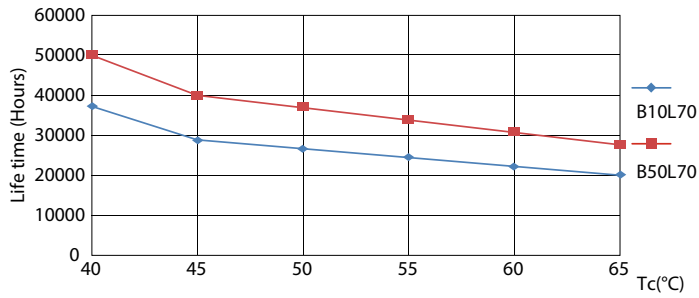

MASTER LEDtube InstantFit HF T5

Lifetime

LEDtube 600mm 8W G5 830 1000lm