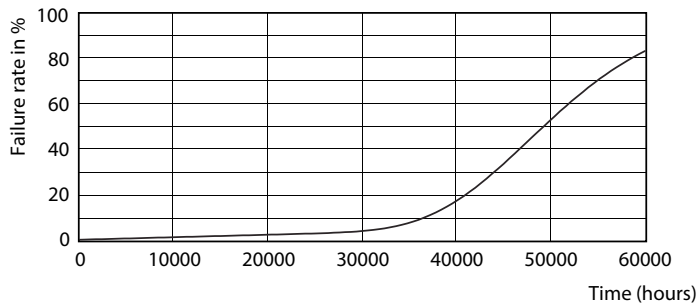

Product data

General Information

Cap base	G5 [G5]
EU RoHS compliant	Yes
Nominal lifetime (nom.)	50000 h
Switching cycle	50,000X

Light Technical

Colour Code	840 [CCT of 4,000 K]
Technical Beam Angle (Nom)	200 °
Lamp Luminous Flux 25°C EL (Nom)	2500 lm
Colour Designation	Cool White (CW)
Colour Temperature, horizontal (Nom)	4000 K
Lamp Luminous Efficacy EM (Nom)	151.00 lm/W
Colour consistency	<6
Colour Rendering Index,horiz (Nom)	83
LLMF at end of nominal lifetime (nom.)	70 %

LEDtube 1200mm 16-5W G5 840 2500lm

MASTER LEDtube InstantFit HF T5

Photometric data

LEDtube 600mm 8W G5 830 1000lm

Lifetime

LEDtube 600mm 8W G5 830 1000lm

LEDtube 600mm 8W G5 830 1000lm

LEDtube 600mm 8W G5 830 1000lm