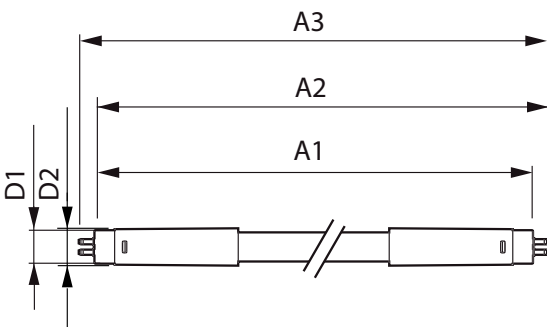

Product data

General Information

Cap base	G5 [G5]
EU RoHS compliant	Yes
Nominal lifetime (nom.)	50000 h
Switching cycle	50,000X

Light Technical

Colour Code	840 [CCT of 4,000 K]
Technical Beam Angle (Nom)	200 °
Lamp Luminous Flux 25°C EL (Nom)	2500 lm
Colour Designation	Cool White (CW)
Colour Temperature, horizontal (Nom)	4000 K
Lamp Luminous Efficacy EM (Nom)	151.00 lm/W
Colour consistency	<6
Colour Rendering Index,horiz (Nom)	83
LLMF at end of nominal lifetime (nom.)	70 %

Mechanical and Housing

Bulb material	Glass
Product length	1200 mm

Approval and Application

Energy efficiency label (EEL)	A++
Energy-saving product	Yes
Approval marks	CE marking RoHS compliance KEMA Keur certificate
Energy consumption kWh/1,000 hours	20 kWh

Dimensional drawing

TLED 1200mm 230V14W-28W 2100lm 160D 400

Product	D1	D2	A1	A2	A3
Master LEDtube HF 1200mm HE 16.5W 840 T5	15.5 mm	18.8 mm	1149 mm	1156.1 mm	1163.2 mm

Photometric data

LEDtube 13W G13 2100lm