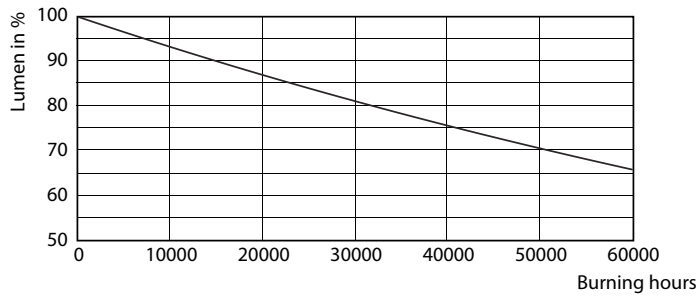

Product data

General Information

Cap base	G5 [G5]
EU RoHS compliant	Yes
Nominal lifetime (nom.)	50000 h
Switching cycle	50,000X

Light Technical

Colour Code	840 [CCT of 4,000 K]
Technical Beam Angle (Nom)	200 °
Lamp Luminous Flux 25°C EL (Nom)	2500 lm
Colour Designation	Cool White (CW)
Colour Temperature, horizontal (Nom)	4000 K
Lamp Luminous Efficacy EM (Nom)	151.00 lm/W
Colour consistency	<6
Colour Rendering Index,horiz (Nom)	83
LLMF at end of nominal lifetime (nom.)	70 %

Mechanical and Housing

Bulb material	Glass
Product length	1200 mm

Approval and Application

Energy efficiency label (EEL)	A++
Energy-saving product	Yes
Approval marks	CE marking RoHS compliance KEMA Keur certificate
Energy consumption kWh/1,000 hours	20 kWh

LEDtube 1200mm 16-5W G5 840 2500lm

MASTER LEDtube InstantFit HF T5

Photometric data

LEDtube 600mm 8W G5 830 1000lm

Lifetime

LEDtube 600mm 8W G5 830 1000lm

LEDtube 600mm 8W G5 830 1000lm

LEDtube 600mm 8W G5 830 1000lm