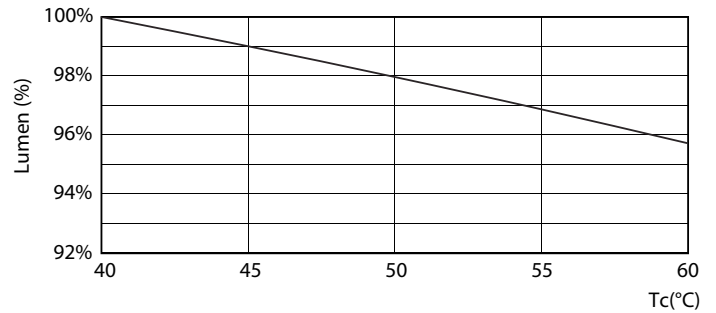

LEDtube 600mm 8W G5 830 1000lm