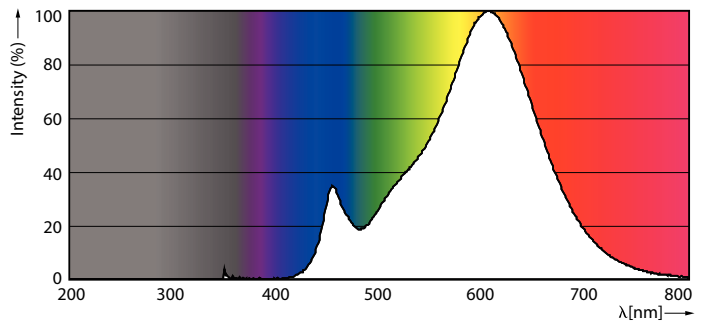

LEDspot ESS 4-7W E14-27 R50-63 827 12D ND RCA