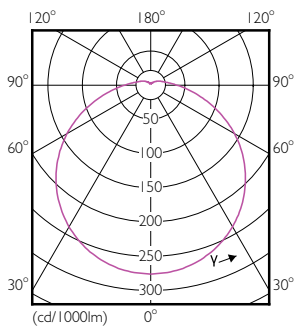

LEDspot ESS 7W E27 R63 827 12D ND RCA