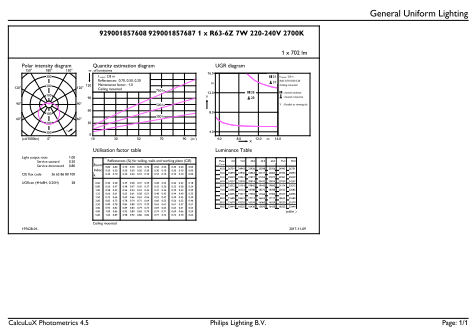

Photometric data

LEDspot ESS 7W E27 R63 827 12D ND RCA