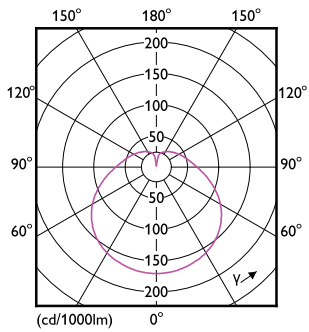

LEDspot ESS 10W E27 R80 827 12D ND RCA