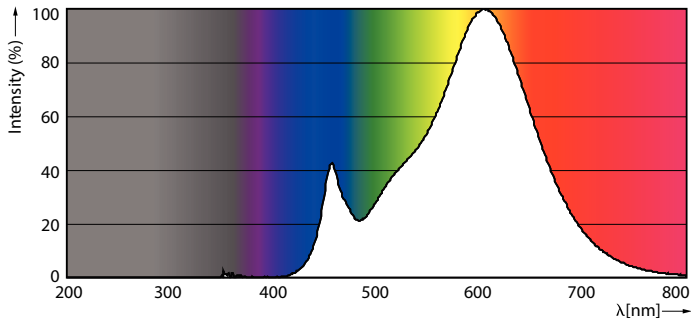

Photometric data

LEDspot ESS 10W E27 R80 827 12D ND RCA

LEDspot ESS 10W E27 R80 827 12D ND RCA