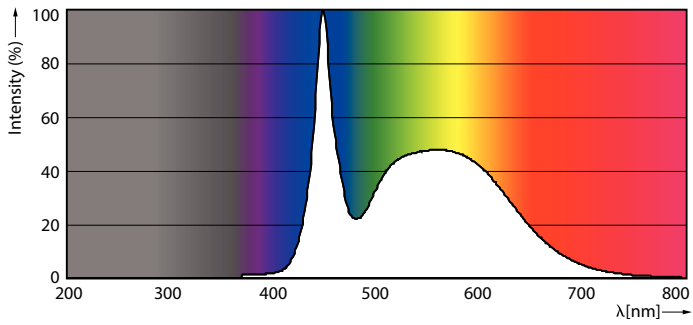

CorePro LED tube Universal T8

Photometric data