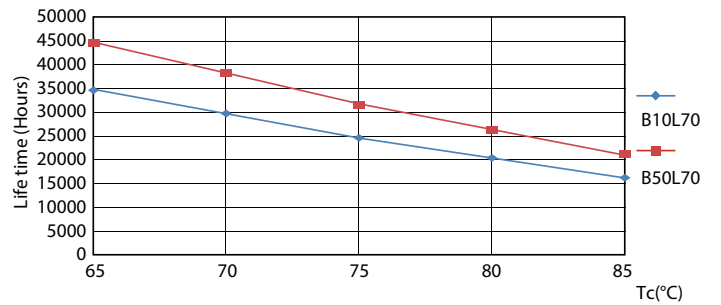

Product data

General Information	
Cap base	G13 [Medium Bi-Pin Fluorescent]
EU RoHS compliant	Yes
Nominal lifetime (nom.)	30000 h
Switching cycle	50,000X
Light Technical	
Colour Code	865 [CCT of 6,500 K]
Technical Beam Angle (Nom)	240 °
Lamp Luminous Flux 25°C EL (Nom)	2000 lm
Colour Designation	Cool Daylight
Colour Temperature, horizontal (Nom)	6500 K
Lamp Luminous Efficacy EM (Nom)	111.00 lm/W
Colour consistency	<6
Colour Rendering Index,horiz (Nom)	80
LLMF at end of nominal lifetime (nom.)	70 %

CorePro LED tube Universal T8

Photometric data

18W G13

Lifetime

18W G13

18W G13

18W G13

18W G13