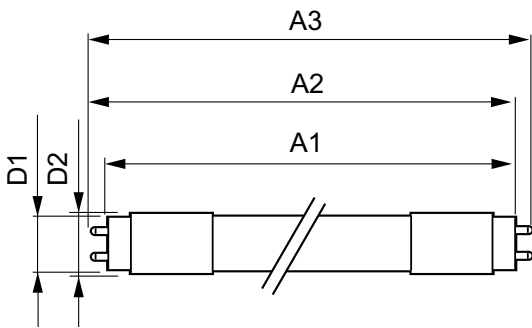

Product data

General Information	
Cap base	G13 [Medium Bi-Pin Fluorescent]
EU RoHS compliant	Yes
Nominal lifetime (nom.)	30000 h
Switching cycle	50,000X
Light Technical	
Colour Code	865 [CCT of 6,500 K]
Technical Beam Angle (Nom)	240 °
Lamp Luminous Flux 25°C EL (Nom)	2000 lm
Colour Designation	Cool Daylight
Colour Temperature, horizontal (Nom)	6500 K
Lamp Luminous Efficacy EM (Nom)	111.00 lm/W
Colour consistency	<6
Colour Rendering Index,horiz (Nom)	80
LLMF at end of nominal lifetime (nom.)	70 %

Controls and Dimming	
Dimmable	No

CorePro LED tube Universal T8

Mechanical and Housing

Bulb material	Glass
Product length	1200 mm

Approval and Application

Energy efficiency label (EEL)	A+
Energy-saving product	Yes
Approval marks	CE marking RoHS compliance KEMA Keur certificate
Energy consumption kWh/1,000 hours	18 kWh

Product Data

Full product code	871869680170300
Order product name	CorePro LEDtube UN 1200mm HO 18W865 T8
EAN/UPC – product	8718696801703
Order code	929001869402
Numerator – quantity per pack	1
Numerator – packs per outer box	10
SAP material	929001869402
SAP net weight (piece)	0.215 kg

Dimensional drawing

TLED 1200mm UNV16W-36W 2100lm 6500K

Product	D1	D2	A1	A2	A3
CorePro LEDtube UN 1200mm HO 18W865 T8	27.9 mm	28 mm	1199.4 mm	1205.3 mm	1213.6 mm

Photometric data

18W G13 865 6500K

18W G13 830 3000K