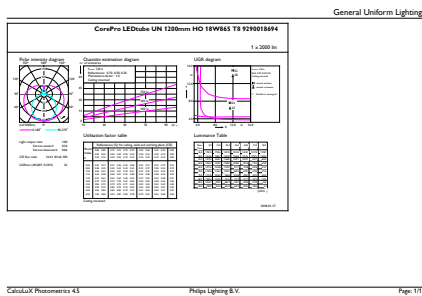

Controls and Dimming	
Dimmable	No

CorePro LED tube Universal T8

Mechanical and Housing

Bulb material	Glass
Product length	1200 mm

Approval and Application

Energy efficiency label (EEL)	A+
Energy-saving product	Yes
Approval marks	CE marking RoHS compliance KEMA Keur certificate
Energy consumption kWh/1,000 hours	18 kWh

Product Data

Full product code	871869680170300
Order product name	CorePro LEDtube UN 1200mm HO 18W865 T8
EAN/UPC – product	8718696801703
Order code	929001869402
Numerator – quantity per pack	1
Numerator – packs per outer box	10
SAP material	929001869402
SAP net weight (piece)	0.215 kg

Dimensional drawing

TLED 1200mm UNV16W-36W 2100lm 6500K

Product	D1	D2	A1	A2	A3
CorePro LEDtube UN 1200mm HO 18W865 T8	27.9 mm	28 mm	1199.4 mm	1205.3 mm	1213.6 mm

Photometric data

18W G13 865 6500K

18W G13 830 3000K