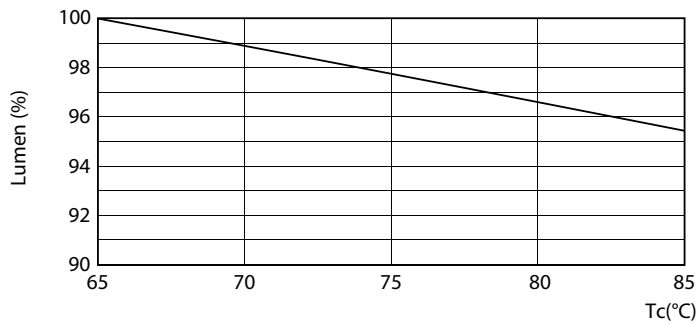

Product data

General Information	
Cap base	G13 [Medium Bi-Pin Fluorescent]
EU RoHS compliant	Yes
Nominal lifetime (nom.)	30000 h
Switching cycle	50,000X
Light Technical	
Colour Code	865 [CCT of 6,500 K]
Technical Beam Angle (Nom)	240 °
Lamp Luminous Flux 25°C EL (Nom)	2000 lm
Colour Designation	Cool Daylight
Colour Temperature, horizontal (Nom)	6500 K
Lamp Luminous Efficacy EM (Nom)	111.00 lm/W
Colour consistency	<6
Colour Rendering Index,horiz (Nom)	80
LLMF at end of nominal lifetime (nom.)	70 %

CorePro LED tube Universal T8

Photometric data

18W G13

Lifetime

18W G13

18W G13

18W G13

18W G13