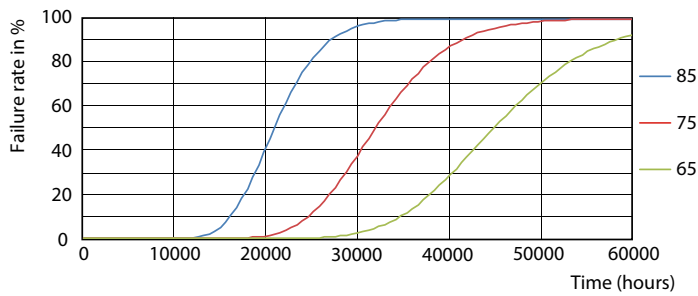

Lifetime

18W G13