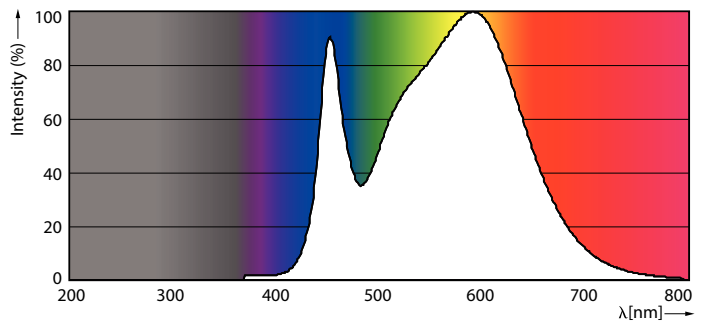

CorePro LED tube Universal T8

Mechanical and Housing

Bulb material	Glass
Product length	1500 mm

Approval and Application

Energy efficiency label (EEL)	A+
Energy-saving product	Yes
Approval marks	CE marking RoHS compliance KEMA Keur certificate
Energy consumption kWh/1,000 hours	23 kWh

Product Data

Full product code	871869680174100
Order product name	CorePro LEDtube UN 1500mm HO 23W840 T8
EAN/UPC – product	8718696801741
Order code	929001869602
Numerator – quantity per pack	1
Numerator – packs per outer box	10
SAP material	929001869602
SAP net weight (piece)	0.270 kg

Dimensional drawing

Product	D1	D2	A1	A2	A3
CorePro LEDtube UN 1500mm HO 23W840 T8	27.9 mm	28 mm	1500 mm	1505.9 mm	1514.2 mm

Photometric data

18W G13