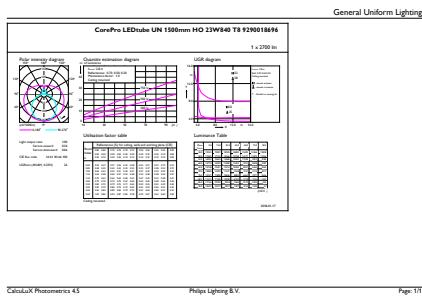

Product data

General Information	
Cap base	G13 [Medium Bi-Pin Fluorescent]
EU RoHS compliant	Yes
Nominal lifetime (nom.)	30000 h
Switching cycle	50,000X

Light Technical	
Colour Code	840 [CCT of 4,000 K]
Technical Beam Angle (Nom)	240 °
Lamp Luminous Flux 25°C EL (Nom)	2700 lm
Colour Designation	Cool White (CW)
Colour Temperature, horizontal (Nom)	4000 K
Lamp Luminous Efficacy EM (Nom)	117.00 lm/W
Colour consistency	<6
Colour Rendering Index,horiz (Nom)	80
LLMF at end of nominal lifetime (nom.)	70 %

Controls and Dimming	
Dimmable	No

CorePro LED tube Universal T8

Mechanical and Housing

Bulb material	Glass
Product length	1500 mm

Approval and Application

Energy efficiency label (EEL)	A+
Energy-saving product	Yes
Approval marks	CE marking RoHS compliance KEMA Keur certificate
Energy consumption kWh/1,000 hours	23 kWh

Dimensional drawing

TLED 1500mm UNV24W-54W 3100lm 4000K

Product	D1	D2	A1	A2	A3
CorePro LEDtube UN 1500mm HO 23W840 T8	27.9 mm	28 mm	1500 mm	1505.9 mm	1514.2 mm

Photometric data

23W G13 840 4000K

18W G13

CorePro LED tube Universal T8