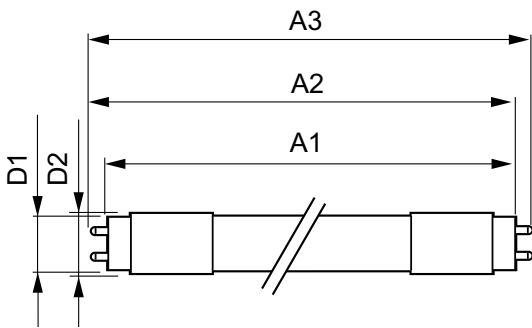

Product data

General Information	
Cap base	G13 [Medium Bi-Pin Fluorescent]
EU RoHS compliant	Yes
Nominal lifetime (nom.)	30000 h
Switching cycle	50,000X

Light Technical	
Colour Code	840 [CCT of 4,000 K]
Technical Beam Angle (Nom)	240 °
Lamp Luminous Flux 25°C EL (Nom)	2700 lm
Colour Designation	Cool White (CW)
Colour Temperature, horizontal (Nom)	4000 K
Lamp Luminous Efficacy EM (Nom)	117.00 lm/W
Colour consistency	<6
Colour Rendering Index,horiz (Nom)	80
LLMF at end of nominal lifetime (nom.)	70 %

Controls and Dimming	
Dimmable	No

CorePro LED tube Universal T8

Mechanical and Housing

Bulb material	Glass
Product length	1500 mm

Approval and Application

Energy efficiency label (EEL)	A+
Energy-saving product	Yes
Approval marks	CE marking RoHS compliance KEMA Keur certificate
Energy consumption kWh/1,000 hours	23 kWh

Product Data

Full product code	871869680174100
Order product name	CorePro LEDtube UN 1500mm HO 23W840 T8
EAN/UPC – product	8718696801741
Order code	929001869602
Numerator – quantity per pack	1
Numerator – packs per outer box	10
SAP material	929001869602
SAP net weight (piece)	0.270 kg

Dimensional drawing

TLED 1500mm UNV24W-54W 3100lm 4000K

Product	D1	D2	A1	A2	A3
CorePro LEDtube UN 1500mm HO 23W840 T8	27.9 mm	28 mm	1500 mm	1505.9 mm	1514.2 mm

Photometric data

23W G13 840 4000K

18W G13

CorePro LED tube Universal T8