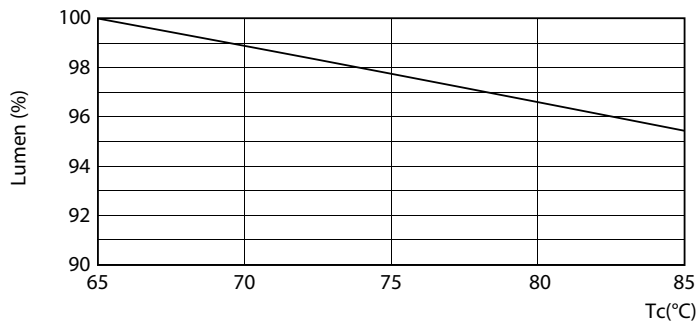

Product data

General Information	
Cap base	G13 [Medium Bi-Pin Fluorescent]
EU RoHS compliant	Yes
Nominal lifetime (nom.)	30000 h
Switching cycle	50,000X

Light Technical	
Colour Code	840 [CCT of 4,000 K]
Technical Beam Angle (Nom)	240 °
Lamp Luminous Flux 25°C EL (Nom)	2700 lm
Colour Designation	Cool White (CW)
Colour Temperature, horizontal (Nom)	4000 K
Lamp Luminous Efficacy EM (Nom)	117.00 lm/W
Colour consistency	<6
Colour Rendering Index,horiz (Nom)	80
LLMF at end of nominal lifetime (nom.)	70 %

Photometric data

18W G13 830 3000K

Lifetime

18W G13

18W G13

18W G13

18W G13

CorePro LED tube Universal T8