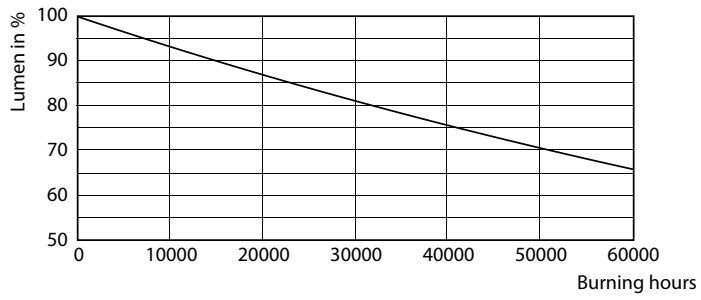

Product data

General Information		Power (Rated) (Nom)	
Cap base	E27 [E27]		35 W
EU RoHS compliant	Yes	Lamp current (nom.)	920 mA
Nominal lifetime (nom.)	50000 h	Wattage equivalent	70 W
Switching cycle	50,000X	Starting time (nom.)	0.5 s
Technical type	35-70W	Warm-up time to 60% light (nom.)	0.5 s
		Power factor (nom.)	0.9
		Voltage (Nom)	70-80 V
Light Technical		Temperature	
Colour Code	730 [CCT of 3,000 K]	T-Case maximum (nom.)	95 °C
Lamp Luminous Flux 25°C EL (Nom)	5500 lm		
Colour Designation	White (WH)	Controls and Dimming	
Colour Temperature, horizontal (Nom)	3000 K	Dimmable	No
Lamp Luminous Efficacy EM (Nom)	157.00 lm/W	Mechanical and Housing	
Colour consistency	<6	Lamp Finish	Clear
Colour Rendering Index,horiz (Nom)	70	Approval and Application	
LLMF at end of nominal lifetime (nom.)	70 %	Energy efficiency label (EEL)	A++
Operating and Electrical			
Input frequency	50 Hz		

Photometric data

LED TForce 58-35W E27 others Clear 730 ND

LED TForce 58-35W E27 others Clear 730 ND

LED TForce 58-35W E27 others Clear 730 ND

TrueForce LED Public (Road – SON)

Lifetime

LED TForce 58-35W E27 others Clear 730 ND