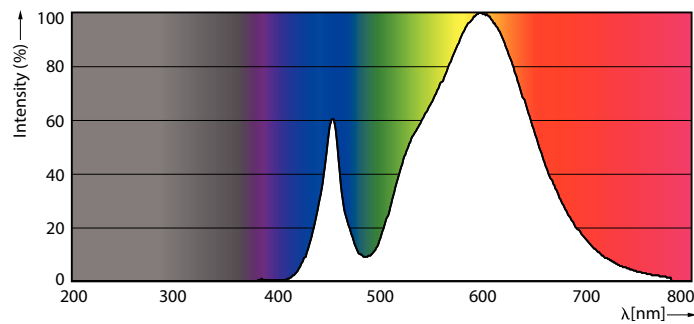

Product data

General Information		Power (Rated) (Nom)	
Cap base	E27 [E27]		35 W
EU RoHS compliant	Yes	Lamp current (nom.)	920 mA
Nominal lifetime (nom.)	50000 h	Wattage equivalent	70 W
Switching cycle	50,000X	Starting time (nom.)	0.5 s
Technical type	35-70W	Warm-up time to 60% light (nom.)	0.5 s
		Power factor (nom.)	0.9
		Voltage (Nom)	70-80 V
Light Technical		Temperature	
Colour Code	730 [CCT of 3,000 K]	T-Case maximum (nom.)	95 °C
Lamp Luminous Flux 25°C EL (Nom)	5500 lm		
Colour Designation	White (WH)	Controls and Dimming	
Colour Temperature, horizontal (Nom)	3000 K	Dimmable	No
Lamp Luminous Efficacy EM (Nom)	157.00 lm/W	Mechanical and Housing	
Colour consistency	<6	Lamp Finish	Clear
Colour Rendering Index,horiz (Nom)	70	Approval and Application	
LLMF at end of nominal lifetime (nom.)	70 %	Energy efficiency label (EEL)	A++
Operating and Electrical			
Input frequency	50 Hz		

Photometric data

LED TForce 58-35W E27 others Clear 730 ND

LED TForce 58-35W E27 others Clear 730 ND

LED TForce 58-35W E27 others Clear 730 ND

TrueForce LED Public (Road – SON)

Lifetime

LED TForce 58-35W E27 others Clear 730 ND