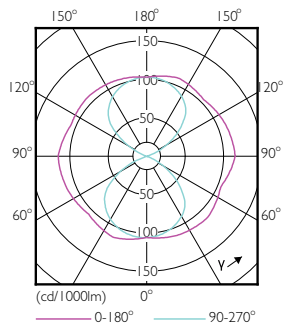

Product data

General Information		Power (Rated) (Nom)	
Cap base	E27 [E27]		35 W
EU RoHS compliant	Yes	Lamp current (nom.)	920 mA
Nominal lifetime (nom.)	50000 h	Wattage equivalent	70 W
Switching cycle	50,000X	Starting time (nom.)	0.5 s
Technical type	35-70W	Warm-up time to 60% light (nom.)	0.5 s
		Power factor (nom.)	0.9
		Voltage (Nom)	70-80 V
Light Technical		Temperature	
Colour Code	730 [CCT of 3,000 K]	T-Case maximum (nom.)	95 °C
Lamp Luminous Flux 25°C EL (Nom)	5500 lm		
Colour Designation	White (WH)	Controls and Dimming	
Colour Temperature, horizontal (Nom)	3000 K	Dimmable	No
Lamp Luminous Efficacy EM (Nom)	157.00 lm/W	Mechanical and Housing	
Colour consistency	<6	Lamp Finish	Clear
Colour Rendering Index,horiz (Nom)	70	Approval and Application	
LLMF at end of nominal lifetime (nom.)	70 %	Energy efficiency label (EEL)	A++
Operating and Electrical			
Input frequency	50 Hz		

SAP numerator – quantity per pack	1
Numerator – packs per outer box	6
SAP material	929001898402
SAP net weight (piece)	0.225 kg

Dimensional drawing

TForce LED EU SON-T 70W 50khrs 3000K

Product	D	C
TrueForce LED Road 55-35W E27 730	61 mm	200 mm

Photometric data

LED TForce 58-35W E27 others Clear 730 ND

LED TForce 58-35W E27 others Clear 730 ND

LED TForce 58-35W E27 others Clear 730 ND

TrueForce LED Public (Road – SON)

Lifetime

LED TForce 58-35W E27 others Clear 730 ND