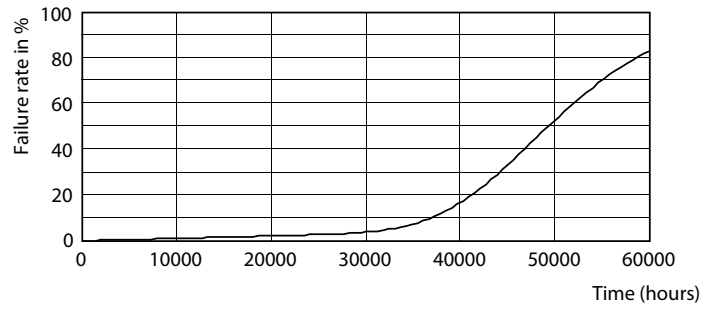

Product data

General Information		Power (Rated) (Nom)	
Cap base	E27 [E27]		35 W
EU RoHS compliant	Yes	Lamp current (nom.)	920 mA
Nominal lifetime (nom.)	50000 h	Wattage equivalent	70 W
Switching cycle	50,000X	Starting time (nom.)	0.5 s
Technical type	35-70W	Warm-up time to 60% light (nom.)	0.5 s
		Power factor (nom.)	0.9
		Voltage (Nom)	70-80 V
Light Technical		Temperature	
Colour Code	730 [CCT of 3,000 K]	T-Case maximum (nom.)	95 °C
Lamp Luminous Flux 25°C EL (Nom)	5500 lm		
Colour Designation	White (WH)	Controls and Dimming	
Colour Temperature, horizontal (Nom)	3000 K	Dimmable	No
Lamp Luminous Efficacy EM (Nom)	157.00 lm/W	Mechanical and Housing	
Colour consistency	<6	Lamp Finish	Clear
Colour Rendering Index,horiz (Nom)	70	Approval and Application	
LLMF at end of nominal lifetime (nom.)	70 %	Energy efficiency label (EEL)	A++
Operating and Electrical			
Input frequency	50 Hz		

Photometric data

LED TForce 58-35W E27 others Clear 730 ND

LED TForce 58-35W E27 others Clear 730 ND

LED TForce 58-35W E27 others Clear 730 ND

TrueForce LED Public (Road – SON)

Lifetime

LED TForce 58-35W E27 others Clear 730 ND