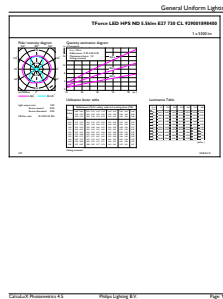

Product data

General Information		Power (Rated) (Nom)	
Cap base	E27 [E27]		35 W
EU RoHS compliant	Yes	Lamp current (nom.)	920 mA
Nominal lifetime (nom.)	50000 h	Wattage equivalent	70 W
Switching cycle	50,000X	Starting time (nom.)	0.5 s
Technical type	35-70W	Warm-up time to 60% light (nom.)	0.5 s
		Power factor (nom.)	0.9
		Voltage (Nom)	70-80 V
Light Technical		Temperature	
Colour Code	730 [CCT of 3,000 K]	T-Case maximum (nom.)	95 °C
Lamp Luminous Flux 25°C EL (Nom)	5500 lm		
Colour Designation	White (WH)	Controls and Dimming	
Colour Temperature, horizontal (Nom)	3000 K	Dimmable	No
Lamp Luminous Efficacy EM (Nom)	157.00 lm/W	Mechanical and Housing	
Colour consistency	<6	Lamp Finish	Clear
Colour Rendering Index,horiz (Nom)	70	Approval and Application	
LLMF at end of nominal lifetime (nom.)	70 %	Energy efficiency label (EEL)	A++
Operating and Electrical			
Input frequency	50 Hz		

SAP numerator – quantity per pack	1
Numerator – packs per outer box	6
SAP material	929001898402
SAP net weight (piece)	0.225 kg

Dimensional drawing

TForce LED EU SON-T 70W 50khrs 3000K

Product	D	C
TrueForce LED Road 55-35W E27 730	61 mm	200 mm

Photometric data

LED TForce 58-35W E27 others Clear 730 ND

LED TForce 58-35W E27 others Clear 730 ND

LED TForce 58-35W E27 others Clear 730 ND

TrueForce LED Public (Road – SON)

Lifetime

LED TForce 58-35W E27 others Clear 730 ND