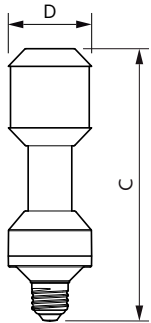

Product data

General Information		Power (Rated) (Nom)	
Cap base	E27 [E27]		35 W
EU RoHS compliant	Yes	Lamp current (nom.)	920 mA
Nominal lifetime (nom.)	50000 h	Wattage equivalent	70 W
Switching cycle	50,000X	Starting time (nom.)	0.5 s
Technical type	35-70W	Warm-up time to 60% light (nom.)	0.5 s
		Power factor (nom.)	0.9
		Voltage (Nom)	70-80 V
Light Technical		Temperature	
Colour Code	730 [CCT of 3,000 K]	T-Case maximum (nom.)	95 °C
Lamp Luminous Flux 25°C EL (Nom)	5500 lm		
Colour Designation	White (WH)	Controls and Dimming	
Colour Temperature, horizontal (Nom)	3000 K	Dimmable	No
Lamp Luminous Efficacy EM (Nom)	157.00 lm/W	Mechanical and Housing	
Colour consistency	<6	Lamp Finish	Clear
Colour Rendering Index,horiz (Nom)	70	Approval and Application	
LLMF at end of nominal lifetime (nom.)	70 %	Energy efficiency label (EEL)	A++
Operating and Electrical			
Input frequency	50 Hz		

TrueForce LED Public (Road – SON)

Energy consumption kWh/1,000 hours	39 kWh
Product Data	
Full product code	871869681115300
Order product name	TrueForce LED Road 55-35W E27 730
EAN/UPC – product	8718696811153
Order code	929001898402

SAP numerator – quantity per pack	1
Numerator – packs per outer box	6
SAP material	929001898402
SAP net weight (piece)	0.225 kg

Dimensional drawing

TForce LED EU SON-T 70W 50khrs 3000K

Product	D	C
TrueForce LED Road 55-35W E27 730	61 mm	200 mm