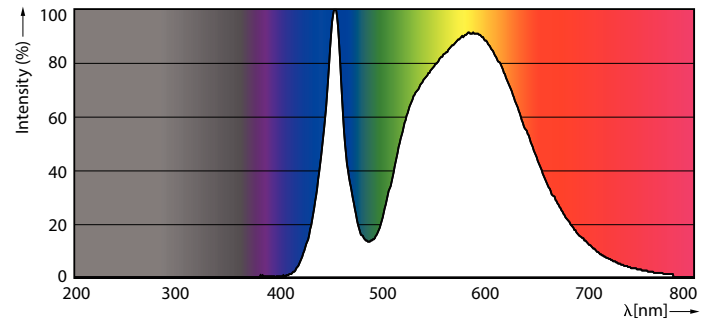

Product data

General Information		Power (Rated) (Nom)	
Cap base	E27 [E27]		35 W
EU RoHS compliant	Yes	Lamp current (nom.)	920 mA
Nominal lifetime (nom.)	50000 h	Wattage equivalent	70 W
Switching cycle	50,000X	Starting time (nom.)	0.5 s
Technical type	35-70W	Warm-up time to 60% light (nom.)	0.5 s
		Power factor (nom.)	0.9
		Voltage (Nom)	70-80 V
Light Technical		Temperature	
Colour Code	740 [CCT of 4,000 K]	T-Case maximum (nom.)	95 °C
Lamp Luminous Flux 25°C EL (Nom)	6000 lm		
Colour Designation	Cool White (CW)	Controls and Dimming	
Colour Temperature, horizontal (Nom)	4000 K	Dimmable	No
Lamp Luminous Efficacy EM (Nom)	171.00 lm/W	Mechanical and Housing	
Colour consistency	<6	Lamp Finish	Clear
Colour Rendering Index,horiz (Nom)	70	Approval and Application	
LLMF at end of nominal lifetime (nom.)	70 %	Energy efficiency label (EEL)	A++
Operating and Electrical			
Input frequency	50 Hz		

Numerator – quantity per pack	1
Numerator – packs per outer box	6
SAP material	929001898502
SAP net weight (piece)	0.225 kg

Dimensional drawing

TForce LED EU SON-T 70W 50khrs 4000K

Product	D	C
TrueForce LED Road 60-35W E27 740	61 mm	200 mm

Photometric data

LED TForce 58-35W E27 others Clear 730 ND

LED TForce 60-35W E27 others Clear 740 ND

LED TForce 60-35W E27 others Clear 740 ND

TrueForce LED Public (Road – SON)

Lifetime

LED TForce 58-35W E27 others Clear 730 ND