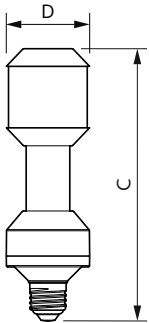

Product data

General Information		Power (Rated) (Nom)	
Cap base	E27 [E27]		35 W
EU RoHS compliant	Yes	Lamp current (nom.)	920 mA
Nominal lifetime (nom.)	50000 h	Wattage equivalent	70 W
Switching cycle	50,000X	Starting time (nom.)	0.5 s
Technical type	35-70W	Warm-up time to 60% light (nom.)	0.5 s
		Power factor (nom.)	0.9
		Voltage (Nom)	70-80 V
Light Technical		Temperature	
Colour Code	740 [CCT of 4,000 K]	T-Case maximum (nom.)	95 °C
Lamp Luminous Flux 25°C EL (Nom)	6000 lm		
Colour Designation	Cool White (CW)	Controls and Dimming	
Colour Temperature, horizontal (Nom)	4000 K	Dimmable	No
Lamp Luminous Efficacy EM (Nom)	171.00 lm/W	Mechanical and Housing	
Colour consistency	<6	Lamp Finish	Clear
Colour Rendering Index,horiz (Nom)	70	Approval and Application	
LLMF at end of nominal lifetime (nom.)	70 %	Energy efficiency label (EEL)	A++
Operating and Electrical			
Input frequency	50 Hz		

TrueForce LED Public (Road – SON)

Energy consumption kWh/1,000 hours	39 kWh
Product Data	
Full product code	87186968117700
Order product name	TrueForce LED Road 60-35W E27 740
EAN/UPC – product	871869681177
Order code	929001898502

Numerator – quantity per pack	1
Numerator – packs per outer box	6
SAP material	929001898502
SAP net weight (piece)	0.225 kg

Dimensional drawing

TForce LED EU SON-T 70W 50khrs 4000K

Product	D	C
TrueForce LED Road 60-35W E27 740	61 mm	200 mm