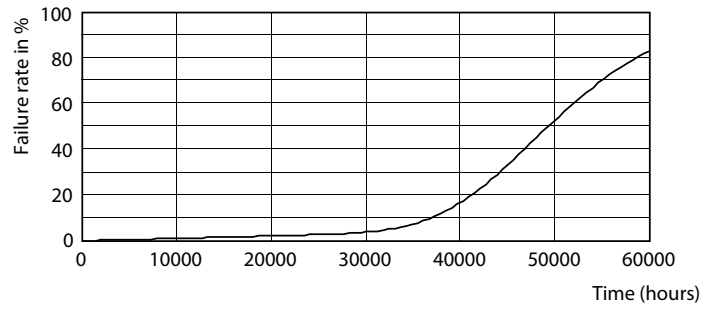

Product data

General Information		Power (Rated) (Nom)	
Cap base	E27 [E27]		35 W
EU RoHS compliant	Yes	Lamp current (nom.)	920 mA
Nominal lifetime (nom.)	50000 h	Wattage equivalent	70 W
Switching cycle	50,000X	Starting time (nom.)	0.5 s
Technical type	35-70W	Warm-up time to 60% light (nom.)	0.5 s
		Power factor (nom.)	0.9
		Voltage (Nom)	70-80 V
Light Technical		Temperature	
Colour Code	740 [CCT of 4,000 K]	T-Case maximum (nom.)	95 °C
Lamp Luminous Flux 25°C EL (Nom)	6000 lm		
Colour Designation	Cool White (CW)	Controls and Dimming	
Colour Temperature, horizontal (Nom)	4000 K	Dimmable	No
Lamp Luminous Efficacy EM (Nom)	171.00 lm/W	Mechanical and Housing	
Colour consistency	<6	Lamp Finish	Clear
Colour Rendering Index,horiz (Nom)	70	Approval and Application	
LLMF at end of nominal lifetime (nom.)	70 %	Energy efficiency label (EEL)	A++
Operating and Electrical			
Input frequency	50 Hz		

Photometric data

LED TForce 58-35W E27 others Clear 730 ND

LED TForce 60-35W E27 others Clear 740 ND

LED TForce 60-35W E27 others Clear 740 ND

TrueForce LED Public (Road – SON)

Lifetime

LED TForce 58-35W E27 others Clear 730 ND