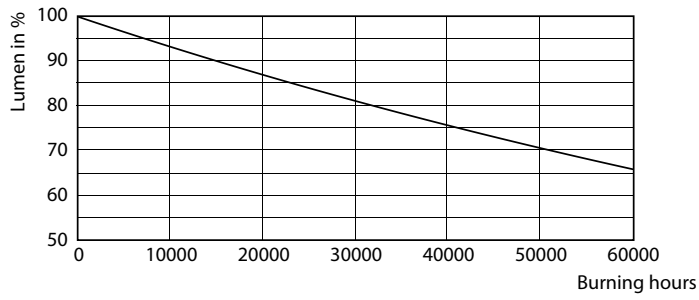

Product data

General Information		Power (Rated) (Nom)	
Cap base	E27 [E27]		35 W
EU RoHS compliant	Yes	Lamp current (nom.)	920 mA
Nominal lifetime (nom.)	50000 h	Wattage equivalent	70 W
Switching cycle	50,000X	Starting time (nom.)	0.5 s
Technical type	35-70W	Warm-up time to 60% light (nom.)	0.5 s
		Power factor (nom.)	0.9
		Voltage (Nom)	70-80 V
Light Technical		Temperature	
Colour Code	740 [CCT of 4,000 K]	T-Case maximum (nom.)	95 °C
Lamp Luminous Flux 25°C EL (Nom)	6000 lm		
Colour Designation	Cool White (CW)	Controls and Dimming	
Colour Temperature, horizontal (Nom)	4000 K	Dimmable	No
Lamp Luminous Efficacy EM (Nom)	171.00 lm/W	Mechanical and Housing	
Colour consistency	<6	Lamp Finish	Clear
Colour Rendering Index,horiz (Nom)	70	Approval and Application	
LLMF at end of nominal lifetime (nom.)	70 %	Energy efficiency label (EEL)	A++
Operating and Electrical			
Input frequency	50 Hz		

Photometric data

LED TForce 58-35W E27 others Clear 730 ND

LED TForce 60-35W E27 others Clear 740 ND

LED TForce 60-35W E27 others Clear 740 ND

TrueForce LED Public (Road – SON)

Lifetime

LED TForce 58-35W E27 others Clear 730 ND