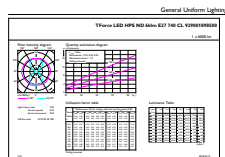

LED TForce 60-35W E27 others Clear 740 ND