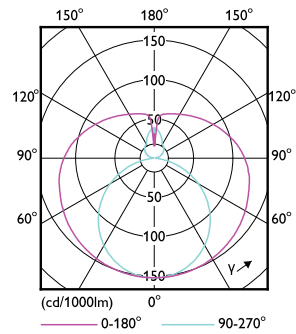

Product data

General Information		Power factor (nom.)	
Cap base	G13 [Medium Bi-Pin Fluorescent]		0.5
EU RoHS compliant	Yes	Voltage (Nom)	220–240 V
Nominal lifetime (nom.)	15000 h	Temperature	
Switching cycle	50,000X	T-ambient (max.)	45 °C
Light Technical		T-ambient (min.)	-20 °C
Colour Code	765 [CCT of 6,500 K]	T storage (max.)	65 °C
Technical Beam Angle (Nom)	240 °	T storage (min.)	-40 °C
Lamp Luminous Flux 25°C EL (Nom)	2000 lm	T-Case maximum (nom.)	45 °C
Colour Designation	Cool Daylight	Controls and Dimming	
Colour Temperature, horizontal (Nom)	6500 K	Dimmable	No
Lamp Luminous Efficacy EM (Nom)	100.00 lm/W	Mechanical and Housing	
Colour consistency	<7	Product length	1500 mm
Colour Rendering Index,horiz (Nom)	70	Approval and Application	
LLMF at end of nominal lifetime (nom.)	70 %	Energy efficiency label (EEL)	Not applicable
Operating and Electrical		Energy-saving product	Yes
Input frequency	50 to 60 Hz	Approval marks	RoHS compliance KEMA Keur certificate
Power (Rated) (Nom)	20 W	Energy consumption kWh/1,000 hours	20 kWh
Starting time (nom.)	0.5 s		
Warm-up time to 60% light (nom.)	0.5 s		

SAP numerator – packs per outer box	10
Material no. (12 NC)	929001940668
SAP net weight (piece)	0.270 kg

Dimensional drawing

A3

Product	D1	D2	A1	A2	A3
LEDtube 1500mm 20W 765 T8 AP SL G	25.7 mm	28 mm	1498.5 mm	1505.9 mm	1513 mm

LEDtube 1500mm 20-54W 2000lm 6500K G13

Photometric data

LEDtube 20W G13 740

LEDtube 20W G13

LEDtube 20W G13 740

Ecofit Ledtubes T8

Lifetime

LEDtube 15K FailureRate