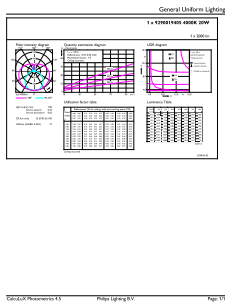

Product data

General Information		Power factor (nom.)	
Cap base	G13 [Medium Bi-Pin Fluorescent]		0.5
EU RoHS compliant	Yes	Voltage (Nom)	220–240 V
Nominal lifetime (nom.)	15000 h	Temperature	
Switching cycle	50,000X	T-ambient (max.)	45 °C
Light Technical		T-ambient (min.)	-20 °C
Colour Code	765 [CCT of 6,500 K]	T storage (max.)	65 °C
Technical Beam Angle (Nom)	240 °	T storage (min.)	-40 °C
Lamp Luminous Flux 25°C EL (Nom)	2000 lm	T-Case maximum (nom.)	45 °C
Colour Designation	Cool Daylight	Controls and Dimming	
Colour Temperature, horizontal (Nom)	6500 K	Dimmable	No
Lamp Luminous Efficacy EM (Nom)	100.00 lm/W	Mechanical and Housing	
Colour consistency	<7	Product length	1500 mm
Colour Rendering Index,horiz (Nom)	70	Approval and Application	
LLMF at end of nominal lifetime (nom.)	70 %	Energy efficiency label (EEL)	Not applicable
Operating and Electrical		Energy-saving product	Yes
Input frequency	50 to 60 Hz	Approval marks	RoHS compliance KEMA Keur certificate
Power (Rated) (Nom)	20 W	Energy consumption kWh/1,000 hours	20 kWh
Starting time (nom.)	0.5 s		
Warm-up time to 60% light (nom.)	0.5 s		

Ecofit Ledtubes T8

Product Data

Full product code	871869959609500
Order product name	LEDtube 1500mm 20W 765 T8 AP SL G
EAN/UPC – product	8718699596095
Order code	59609500
Numerator – quantity per pack	1

SAP numerator – packs per outer box	10
Material no. (12 NC)	929001940668
SAP net weight (piece)	0.270 kg

Dimensional drawing

A3

Product	D1	D2	A1	A2	A3
LEDtube 1500mm 20W 765 T8 AP SL G	25.7 mm	28 mm	1498.5 mm	1505.9 mm	1513 mm

LEDtube 1500mm 20-54W 2000lm 6500K G13

Photometric data

LEDtube 20W G13 740

LEDtube 20W G13

LEDtube 20W G13 740

Ecofit Ledtubes T8

Lifetime

LEDtube 15K FailureRate