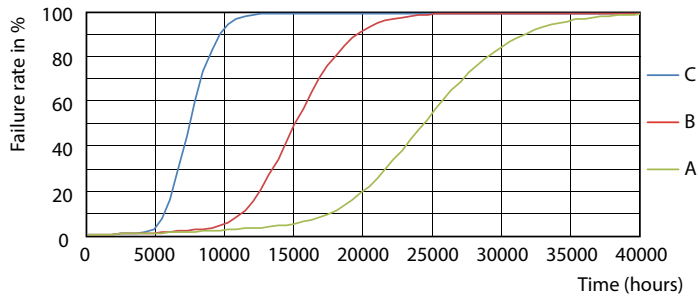

Product data

General Information		Power factor (nom.)	
Cap base	G13 [Medium Bi-Pin Fluorescent]		0.5
EU RoHS compliant	Yes	Voltage (Nom)	220–240 V
Nominal lifetime (nom.)	15000 h	Temperature	
Switching cycle	50,000X	T-ambient (max.)	45 °C
Light Technical		T-ambient (min.)	-20 °C
Colour Code	765 [CCT of 6,500 K]	T storage (max.)	65 °C
Technical Beam Angle (Nom)	240 °	T storage (min.)	-40 °C
Lamp Luminous Flux 25°C EL (Nom)	2000 lm	T-Case maximum (nom.)	45 °C
Colour Designation	Cool Daylight	Controls and Dimming	
Colour Temperature, horizontal (Nom)	6500 K	Dimmable	No
Lamp Luminous Efficacy EM (Nom)	100.00 lm/W	Mechanical and Housing	
Colour consistency	<7	Product length	1500 mm
Colour Rendering Index,horiz (Nom)	70	Approval and Application	
LLMF at end of nominal lifetime (nom.)	70 %	Energy efficiency label (EEL)	Not applicable
Operating and Electrical		Energy-saving product	Yes
Input frequency	50 to 60 Hz	Approval marks	RoHS compliance KEMA Keur certificate
Power (Rated) (Nom)	20 W	Energy consumption kWh/1,000 hours	20 kWh
Starting time (nom.)	0.5 s		
Warm-up time to 60% light (nom.)	0.5 s		

LEDtube 1500mm 20-54W 2000lm 6500K G13

Photometric data

LEDtube 20W G13 740

LEDtube 20W G13

LEDtube 20W G13 740

Ecofit Ledtubes T8

Lifetime

LEDtube 15K FailureRate