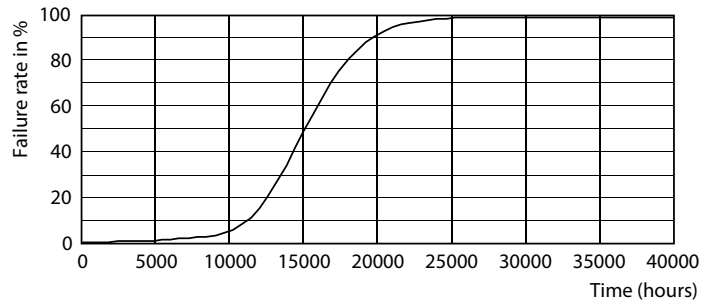

Product data

General Information		Power factor (nom.)	
Cap base	G13 [Medium Bi-Pin Fluorescent]		0.5
EU RoHS compliant	Yes	Voltage (Nom)	220–240 V
Nominal lifetime (nom.)	15000 h	Temperature	
Switching cycle	50,000X	T-ambient (max.)	45 °C
Light Technical		T-ambient (min.)	-20 °C
Colour Code	765 [CCT of 6,500 K]	T storage (max.)	65 °C
Technical Beam Angle (Nom)	240 °	T storage (min.)	-40 °C
Lamp Luminous Flux 25°C EL (Nom)	2000 lm	T-Case maximum (nom.)	45 °C
Colour Designation	Cool Daylight	Controls and Dimming	
Colour Temperature, horizontal (Nom)	6500 K	Dimmable	No
Lamp Luminous Efficacy EM (Nom)	100.00 lm/W	Mechanical and Housing	
Colour consistency	<7	Product length	1500 mm
Colour Rendering Index,horiz (Nom)	70	Approval and Application	
LLMF at end of nominal lifetime (nom.)	70 %	Energy efficiency label (EEL)	Not applicable
Operating and Electrical		Energy-saving product	Yes
Input frequency	50 to 60 Hz	Approval marks	RoHS compliance KEMA Keur certificate
Power (Rated) (Nom)	20 W	Energy consumption kWh/1,000 hours	20 kWh
Starting time (nom.)	0.5 s		
Warm-up time to 60% light (nom.)	0.5 s		

LEDtube 1500mm 20-54W 2000lm 6500K G13

Photometric data

LEDtube 20W G13 740

LEDtube 20W G13

LEDtube 20W G13 740

Ecofit Ledtubes T8

Lifetime

LEDtube 15K FailureRate