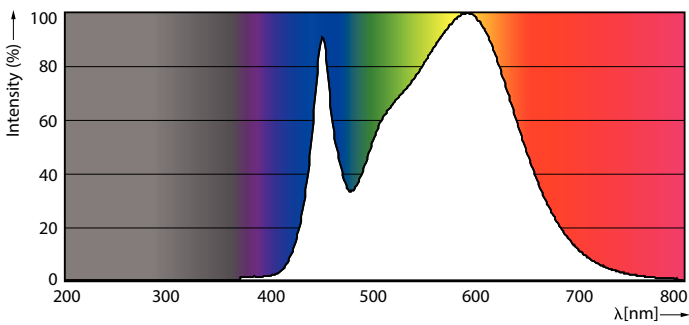

LEDtube 20W G13 740

LEDtube 20W G13