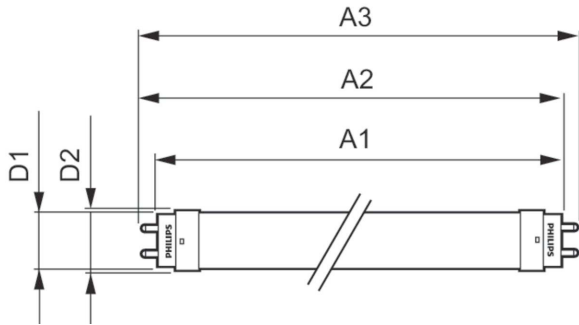

Product data

General Information		Starting time (nom.)	
Cap base	G13 [Medium Bi-Pin Fluorescent]		0.5 s
EU RoHS compliant	Yes	Warm-up time to 60% light (nom.)	0.5 s
Nominal lifetime (nom.)	15000 h	Power factor (nom.)	0.48
Switching cycle	50,000X	Voltage (Nom)	100-240 V
Light Technical		Temperature	
Colour Code	765 [CCT of 6,500 K]	T-ambient (max.)	45 °C
Technical Beam Angle (Nom)	240 °	T-ambient (min.)	-20 °C
Lamp Luminous Flux 25°C EL (Nom)	1600 lm	T storage (max.)	65 °C
Colour Designation	Cool Daylight	T storage (min.)	-40 °C
Colour Temperature, horizontal (Nom)	6500 K	T-Case maximum (nom.)	70 °C
Lamp Luminous Efficacy EM (Nom)	100.00 lm/W	Controls and Dimming	
Colour consistency	<7	Dimmable	No
Colour Rendering Index,horiz (Nom)	70	Mechanical and Housing	
LLMF at end of nominal lifetime (nom.)	70 %	Product length	1200 mm
Operating and Electrical		Approval and Application	
Input frequency	50 to 60 Hz	Energy efficiency label (EEL)	Not applicable
Power (Rated) (Nom)	16 W	Energy-saving product	Yes
Lamp current (max.)	264 mA	Approval marks	RoHS compliance KEMA Keur certificate
Lamp current (min.)	143 mA		

Ecofit Ledtubes T8

Energy consumption kWh/1,000 hours	- kWh
Product Data	
Full product code	871869962458300
Order product name	ECOFIT LEDtube 1200mm 16W 765 T8 CT G WV
EAN/UPC – product	8718699624583
Order code	929001979412

Numerator – quantity per pack	1
Numerator – packs per outer box	20
SAP material	929001979412
SAP net weight (piece)	0.215 kg

Dimensional drawing

TLED 1200mm T8 110-220 16W 1600lm 6500K

Product	D1	D2	A1	A2	A3
ECOFIT LEDtube 1200mm 16W 765 T8 CT G WV	25.7 mm	28 mm	1198 mm	1205 mm	1212 mm