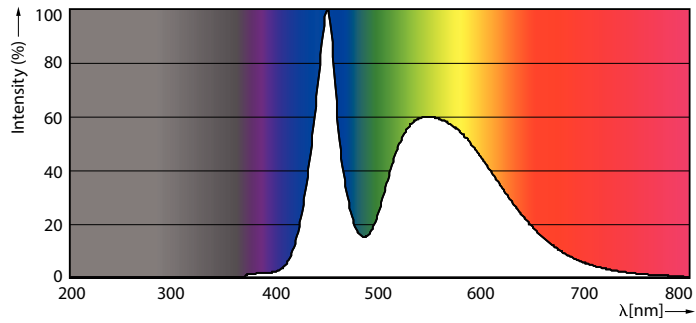

Photometric data

LEDtube G13 6500K 16W