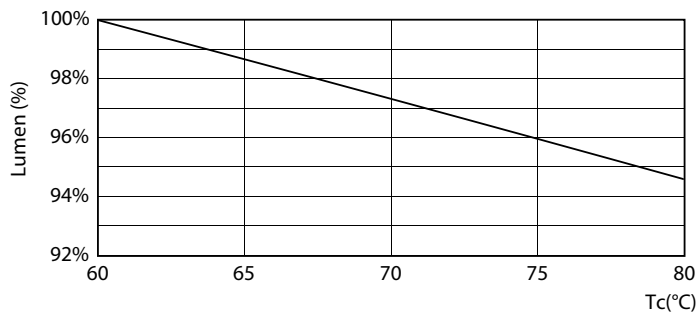

LEDtube G13 FailureRate

LEDtube G13 LumenVsTc