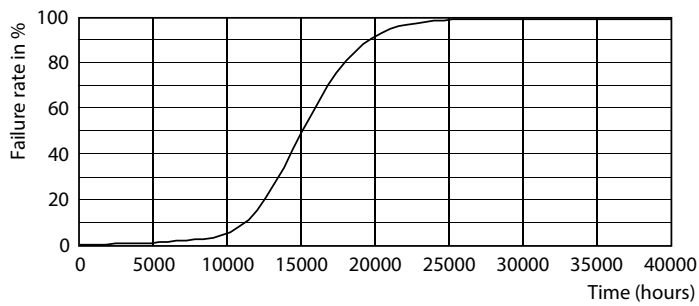

Product data

General Information		Starting time (nom.)	
Cap base	G13 [Medium Bi-Pin Fluorescent]		0.5 s
EU RoHS compliant	Yes	Warm-up time to 60% light (nom.)	0.5 s
Nominal lifetime (nom.)	15000 h	Power factor (nom.)	0.48
Switching cycle	50,000X	Voltage (Nom)	100-240 V
Light Technical		Temperature	
Colour Code	765 [CCT of 6,500 K]	T-ambient (max.)	45 °C
Technical Beam Angle (Nom)	240 °	T-ambient (min.)	-20 °C
Lamp Luminous Flux 25°C EL (Nom)	1600 lm	T storage (max.)	65 °C
Colour Designation	Cool Daylight	T storage (min.)	-40 °C
Colour Temperature, horizontal (Nom)	6500 K	T-Case maximum (nom.)	70 °C
Lamp Luminous Efficacy EM (Nom)	100.00 lm/W	Controls and Dimming	
Colour consistency	<7	Dimmable	No
Colour Rendering Index,horiz (Nom)	70	Mechanical and Housing	
LLMF at end of nominal lifetime (nom.)	70 %	Product length	1200 mm
Operating and Electrical		Approval and Application	
Input frequency	50 to 60 Hz	Energy efficiency label (EEL)	Not applicable
Power (Rated) (Nom)	16 W	Energy-saving product	Yes
Lamp current (max.)	264 mA	Approval marks	RoHS compliance KEMA Keur certificate
Lamp current (min.)	143 mA		

Photometric data

LEDtube G13 6500K 16W

LEDtube G13

LEDtube G13 6500K 16W

Ecofit Ledtubes T8

Lifetime

LEDtube G13 LifetimeVsTc

LEDtube G13