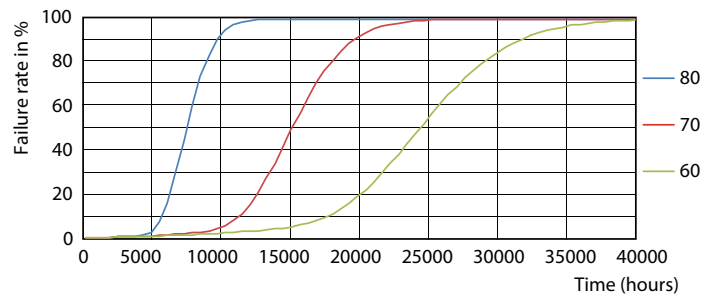

Product data

General Information		Starting time (nom.)	
Cap base	G13 [Medium Bi-Pin Fluorescent]		0.5 s
EU RoHS compliant	Yes	Warm-up time to 60% light (nom.)	0.5 s
Nominal lifetime (nom.)	15000 h	Power factor (nom.)	0.48
Switching cycle	50,000X	Voltage (Nom)	100-240 V
Light Technical		Temperature	
Colour Code	765 [CCT of 6,500 K]	T-ambient (max.)	45 °C
Technical Beam Angle (Nom)	240 °	T-ambient (min.)	-20 °C
Lamp Luminous Flux 25°C EL (Nom)	1600 lm	T storage (max.)	65 °C
Colour Designation	Cool Daylight	T storage (min.)	-40 °C
Colour Temperature, horizontal (Nom)	6500 K	T-Case maximum (nom.)	70 °C
Lamp Luminous Efficacy EM (Nom)	100.00 lm/W	Controls and Dimming	
Colour consistency	<7	Dimmable	No
Colour Rendering Index,horiz (Nom)	70	Mechanical and Housing	
LLMF at end of nominal lifetime (nom.)	70 %	Product length	1200 mm
Operating and Electrical		Approval and Application	
Input frequency	50 to 60 Hz	Energy efficiency label (EEL)	Not applicable
Power (Rated) (Nom)	16 W	Energy-saving product	Yes
Lamp current (max.)	264 mA	Approval marks	RoHS compliance KEMA Keur certificate
Lamp current (min.)	143 mA		

Photometric data

LEDtube G13 6500K 16W

LEDtube G13

LEDtube G13 6500K 16W

Ecofit Ledtubes T8

Lifetime

LEDtube G13 LifetimeVsTc

LEDtube G13