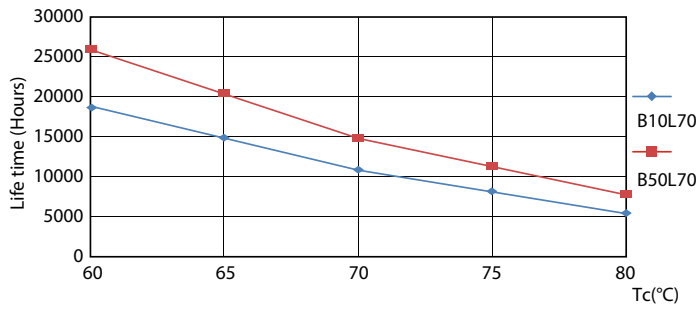

Product data

General Information		Starting time (nom.)	
Cap base	G13 [Medium Bi-Pin Fluorescent]		0.5 s
EU RoHS compliant	Yes	Warm-up time to 60% light (nom.)	0.5 s
Nominal lifetime (nom.)	15000 h	Power factor (nom.)	0.48
Switching cycle	50,000X	Voltage (Nom)	100-240 V
Light Technical		Temperature	
Colour Code	765 [CCT of 6,500 K]	T-ambient (max.)	45 °C
Technical Beam Angle (Nom)	240 °	T-ambient (min.)	-20 °C
Lamp Luminous Flux 25°C EL (Nom)	1600 lm	T storage (max.)	65 °C
Colour Designation	Cool Daylight	T storage (min.)	-40 °C
Colour Temperature, horizontal (Nom)	6500 K	T-Case maximum (nom.)	70 °C
Lamp Luminous Efficacy EM (Nom)	100.00 lm/W	Controls and Dimming	
Colour consistency	<7	Dimmable	No
Colour Rendering Index,horiz (Nom)	70	Mechanical and Housing	
LLMF at end of nominal lifetime (nom.)	70 %	Product length	1200 mm
Operating and Electrical		Approval and Application	
Input frequency	50 to 60 Hz	Energy efficiency label (EEL)	Not applicable
Power (Rated) (Nom)	16 W	Energy-saving product	Yes
Lamp current (max.)	264 mA	Approval marks	RoHS compliance KEMA Keur certificate
Lamp current (min.)	143 mA		

Photometric data

LEDtube G13 6500K 16W

LEDtube G13

LEDtube G13 6500K 16W

Ecofit Ledtubes T8

Lifetime

LEDtube G13 LifetimeVsTc

LEDtube G13