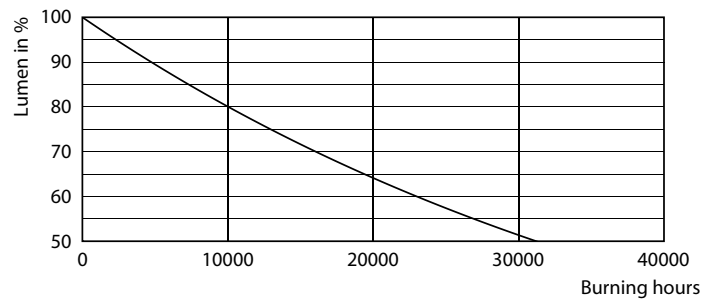

Product data

General Information		Starting time (nom.)	
Cap base	G13 [Medium Bi-Pin Fluorescent]		0.5 s
EU RoHS compliant	Yes	Warm-up time to 60% light (nom.)	0.5 s
Nominal lifetime (nom.)	15000 h	Power factor (nom.)	0.48
Switching cycle	50,000X	Voltage (Nom)	100-240 V
Light Technical		Temperature	
Colour Code	765 [CCT of 6,500 K]	T-ambient (max.)	45 °C
Technical Beam Angle (Nom)	240 °	T-ambient (min.)	-20 °C
Lamp Luminous Flux 25°C EL (Nom)	1600 lm	T storage (max.)	65 °C
Colour Designation	Cool Daylight	T storage (min.)	-40 °C
Colour Temperature, horizontal (Nom)	6500 K	T-Case maximum (nom.)	70 °C
Lamp Luminous Efficacy EM (Nom)	100.00 lm/W	Controls and Dimming	
Colour consistency	<7	Dimmable	No
Colour Rendering Index,horiz (Nom)	70	Mechanical and Housing	
LLMF at end of nominal lifetime (nom.)	70 %	Product length	1200 mm
Operating and Electrical		Approval and Application	
Input frequency	50 to 60 Hz	Energy efficiency label (EEL)	Not applicable
Power (Rated) (Nom)	16 W	Energy-saving product	Yes
Lamp current (max.)	264 mA	Approval marks	RoHS compliance KEMA Keur certificate
Lamp current (min.)	143 mA		

Photometric data

LEDtube G13 6500K 16W

LEDtube G13

LEDtube G13 6500K 16W

Ecofit Ledtubes T8

Lifetime

LEDtube G13 LifetimeVsTc

LEDtube G13