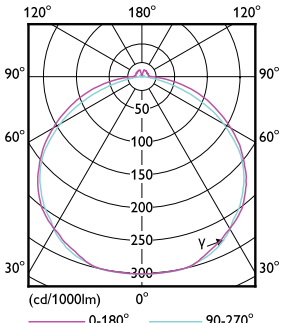

Product data

General Information		Starting time (nom.)	
Cap base	G13 [Medium Bi-Pin Fluorescent]		0.5 s
EU RoHS compliant	Yes	Warm-up time to 60% light (nom.)	0.5 s
Nominal lifetime (nom.)	15000 h	Power factor (nom.)	0.48
Switching cycle	50,000X	Voltage (Nom)	100-240 V
Light Technical		Temperature	
Colour Code	765 [CCT of 6,500 K]	T-ambient (max.)	45 °C
Technical Beam Angle (Nom)	240 °	T-ambient (min.)	-20 °C
Lamp Luminous Flux 25°C EL (Nom)	1600 lm	T storage (max.)	65 °C
Colour Designation	Cool Daylight	T storage (min.)	-40 °C
Colour Temperature, horizontal (Nom)	6500 K	T-Case maximum (nom.)	70 °C
Lamp Luminous Efficacy EM (Nom)	100.00 lm/W	Controls and Dimming	
Colour consistency	<7	Dimmable	No
Colour Rendering Index,horiz (Nom)	70	Mechanical and Housing	
LLMF at end of nominal lifetime (nom.)	70 %	Product length	1200 mm
Operating and Electrical		Approval and Application	
Input frequency	50 to 60 Hz	Energy efficiency label (EEL)	Not applicable
Power (Rated) (Nom)	16 W	Energy-saving product	Yes
Lamp current (max.)	264 mA	Approval marks	RoHS compliance KEMA Keur certificate
Lamp current (min.)	143 mA		

Numerator – quantity per pack	1
Numerator – packs per outer box	20
SAP material	929001979412
SAP net weight (piece)	0.215 kg

Dimensional drawing

TLED 1200mm T8 110-220 16W 1600lm 6500K

Product	D1	D2	A1	A2	A3
ECOFIT LEDtube 1200mm 16W 765 T8 CT G WV	25.7 mm	28 mm	1198 mm	1205 mm	1212 mm

Photometric data

LEDtube G13 6500K 16W

LEDtube G13

LEDtube G13 6500K 16W

Ecofit Ledtubes T8

Lifetime

LEDtube G13 LifetimeVsTc

LEDtube G13