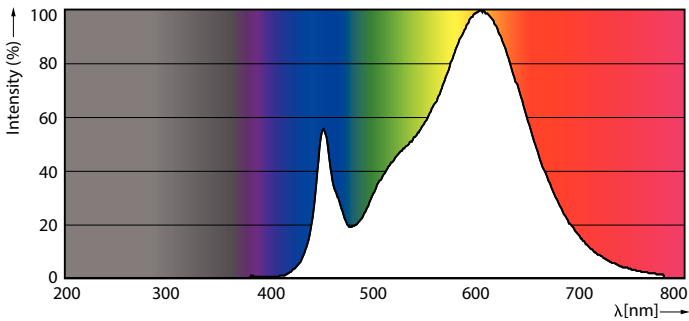

Photometric data

LEDTrueForce E27 42W

LEDTrueForce E27 42W 3000K