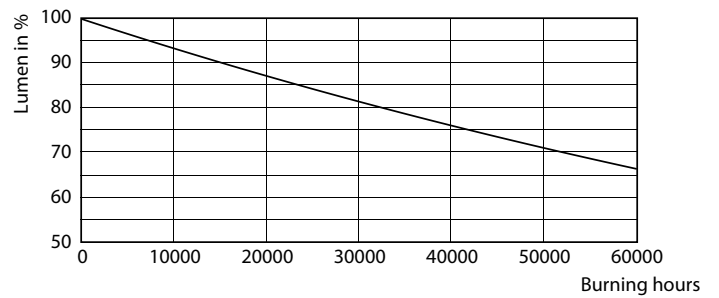

Product data

General Information		Colour Rendering Index,horiz (Nom)	
Cap base	E27 [E27]		80
EU RoHS compliant	Yes	LLMF at end of nominal lifetime (nom.)	70 %
Nominal lifetime (nom.)	50000 h	Operating and Electrical	
Switching cycle	50,000X	Input frequency	50 to 60 Hz
Technical type	42-125W	Power (Rated) (Nom)	42 W
		Lamp current (nom.)	186 mA
		Wattage equivalent	125 W
Light Technical		Starting time (nom.)	0.45 s
Colour Code	830 [CCT of 3,000 K]	Warm-up time to 60% light (nom.)	0.45 s
Technical Beam Angle (Nom)	360 °	Power factor (nom.)	0.95
Lamp Luminous Flux 25°C EL (Nom)	5700 lm	Voltage (Nom)	220-240 V
Colour Designation	White (WH)		
Colour Temperature, horizontal (Nom)	3000 K		
Lamp Luminous Efficacy EM (Nom)	135.00 lm/W		
Colour consistency	<6		

Approval and Application

Energy efficiency label (EEL)	A++
Energy consumption kWh/1,000 hours	42 kWh

Product Data

Full product code	871869963822100
Order product name	TrueForce LED HPL ND 57-42W E27 830
EAN/UPC – product	8718699638221
Order code	929002006502
SAP numerator – quantity per pack	1
Numerator – packs per outer box	6
SAP material	929002006502
SAP net weight (piece)	0.365 kg

Photometric data

LEDTrueForce E27 42W 3000K

Lifetime

LEDTrueForce Others 360

LEDTrueForce Others 360