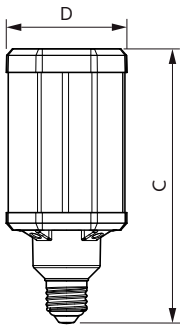

Approval and Application

Energy efficiency label (EEL)	A++
Energy consumption kWh/1,000 hours	42 kWh

Product Data

Full product code	871869963822100
Order product name	TrueForce LED HPL ND 57-42W E27 830
EAN/UPC – product	8718699638221
Order code	929002006502
SAP numerator – quantity per pack	1
Numerator – packs per outer box	6
SAP material	929002006502
SAP net weight (piece)	0.365 kg

Dimensional drawing

Tforce LED HPL ND 6klm E27 830 CL IP65

Product	D	C
TrueForce LED HPL ND 57-42W E27 830	84 mm	178 mm

Photometric data

LEDTrueForce E27 42W

LEDTrueForce E27 42W 3000K

TrueForce LED Public (Urban/Road – HPL/SON)