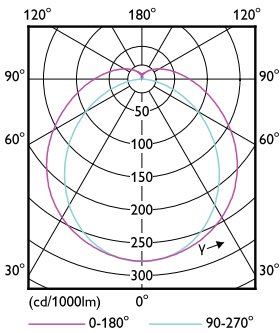

# MASTER LEDtube EM/Mains

Controls and Dimming	
Dimmable	No
Mechanical and Housing	
Bulb material	Plastic
Product length	1500 mm
Approval and Application	
Energy efficiency label (EEL)	A++
Energy-saving product	Yes
Approval marks	RoHS compliance CE marking KEMA Keur certificate
Energy consumption kWh/1,000 hours	23 kWh

## Dimensional drawing

TLED 5ft 220-240V 23-58W 3400lm3000K G13

Product	D1	D2	A1	A2	A3
MASTER LEDtube 1500mm UO 23W 830 T8	25.8 mm	28 mm	1498.7 mm	1505.8 mm	1512.9 mm

## Photometric data

TLED\_5ft\_220-240V\_23-58W\_3400lm\_3000K\_G13

TLED\_5ft\_220-240V\_23-58W\_G13