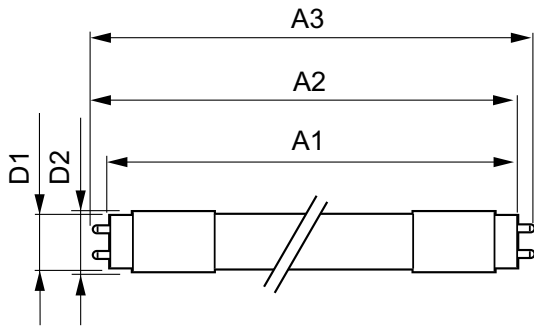

MASTER LEDtube EM/Mains

Controls and Dimming	
Dimmable	No
Mechanical and Housing	
Bulb material	Plastic
Product length	1500 mm
Approval and Application	
Energy efficiency label (EEL)	A++
Energy-saving product	Yes
Approval marks	RoHS compliance CE marking KEMA Keur certificate
Energy consumption kWh/1,000 hours	23 kWh

Product Data	
Full product code	871869964727800
Order product name	MASTER LEDtube 1500mm UO 23W 830 T8
EAN/UPC – product	8718699647278
Order code	929002020802
Numerator – quantity per pack	1
SAP numerator – packs per outer box	10
Material no. (12 NC)	929002020802
Net Weight (Piece)	0.310 kg

Dimensional drawing

TLED 5ft 220-240V 23-58W 3400lm3000K G13

Product	D1	D2	A1	A2	A3
MASTER LEDtube 1500mm UO 23W 830 T8	25.8 mm	28 mm	1498.7 mm	1505.8 mm	1512.9 mm

Photometric data