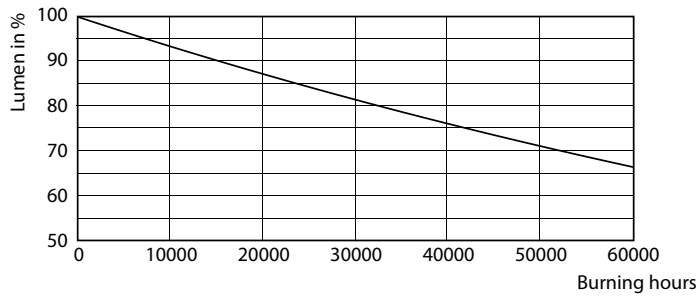

Product data

General Information	
Cap base	G13 [Medium Bi-Pin Fluorescent]
EU RoHS compliant	Yes
Nominal lifetime (nom.)	50000 h
Switching cycle	200,000X

Light Technical	
Colour Code	865 [CCT of 6,500 K]
Technical Beam Angle (Nom)	240 °
Lamp Luminous Flux 25°C EL (Nom)	2100 lm
Colour Designation	Cool Daylight
Colour Temperature, horizontal (Nom)	6500 K
Lamp Luminous Efficacy EM (Nom)	150.00 lm/W
Colour consistency	<6
Colour Rendering Index,horiz (Nom)	83
LLMF at end of nominal lifetime (nom.)	70 %

LEDtube 220-240V G13

Master Value LEDtube T8

Photometric data

LEDtube 220-240V G13 6500k

Lifetime

LEDtube 220-240V G13 LumenVsTc

LEDtube 220-240V G13

LEDtube 220-240V G13