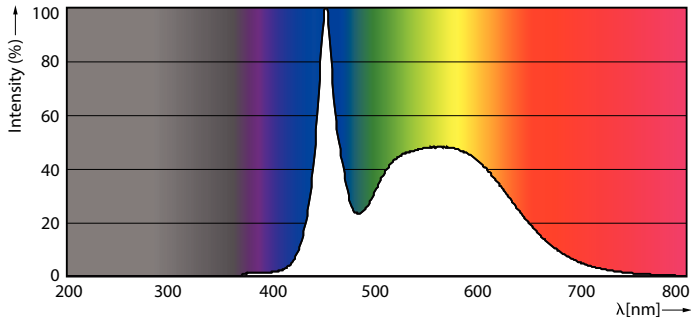

Master Value LEDtube T8

Photometric data

LEDtube 220-240V G13 6500k