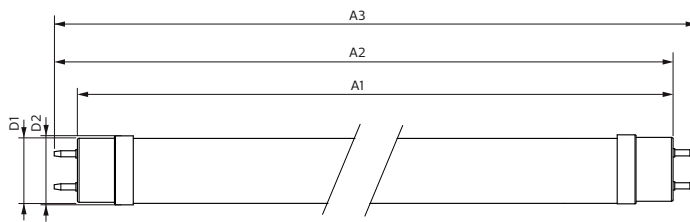

Master Value LEDtube T8

Product length	1200 mm
Approval and Application	
Energy efficiency label (EEL)	A++
Energy-saving product	Yes
Approval marks	RoHS compliance CE marking KEMA Keur certificate
Energy consumption kWh/1,000 hours	14 kWh
Product Data	
Full product code	871869964689900

Order product name	MASTER LEDtube VLE 1200mm HO 14W 865 T8
EAN/UPC – product	8718699646899
Order code	929002021602
SAP numerator – quantity per pack	1
Numerator – packs per outer box	10
Material no. (12 NC)	929002021602
SAP net weight (piece)	0.220 kg

Dimensional drawing

Product	D1	D2	A1	A2	A3
MASTER LEDtube VLE 1200mm HO 14W 865 T8	25.8 mm	28 mm	1198.2 mm	1205.3 mm	1212.4 mm

TLED 4ft 220-240V 14-36W2100lm 6500K G13

Photometric data