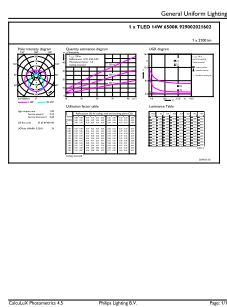

Master Value LEDtube T8

Product length	1200 mm
Approval and Application	
Energy efficiency label (EEL)	A++
Energy-saving product	Yes
Approval marks	RoHS compliance CE marking KEMA Keur certificate
Energy consumption kWh/1,000 hours	14 kWh
Product Data	
Full product code	871869964689900

Order product name	MASTER LEDtube VLE 1200mm HO 14W 865 T8
EAN/UPC – product	8718699646899
Order code	929002021602
SAP numerator – quantity per pack	1
Numerator – packs per outer box	10
Material no. (12 NC)	929002021602
SAP net weight (piece)	0.220 kg

Dimensional drawing

Product	D1	D2	A1	A2	A3
MASTER LEDtube VLE 1200mm HO 14W 865 T8	25.8 mm	28 mm	1198.2 mm	1205.3 mm	1212.4 mm

TLED 4ft 220-240V 14-36W2100lm 6500K G13

Photometric data

LEDtube 220-240V G13 4ft 2100lm 6500k